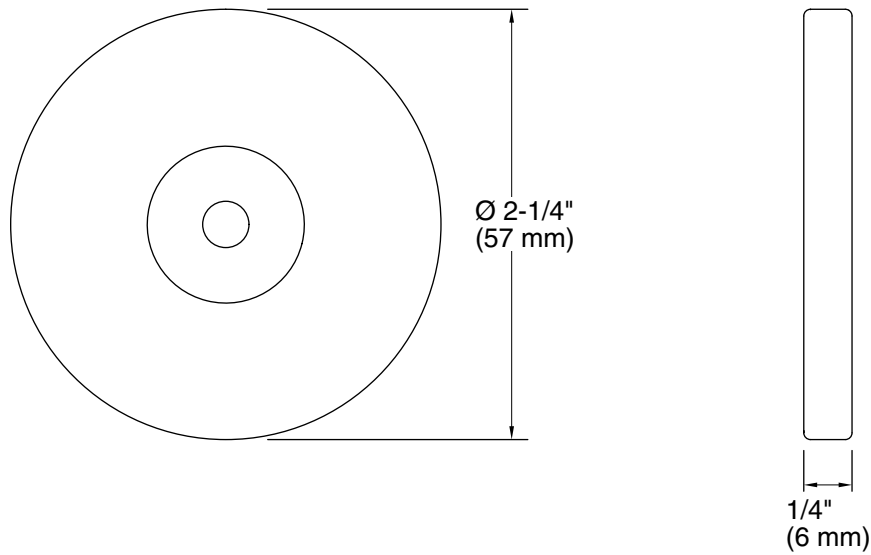

Technical Information

All product dimensions are nominal.

Drain included: No

Notes

Install this product according to the installation guide.