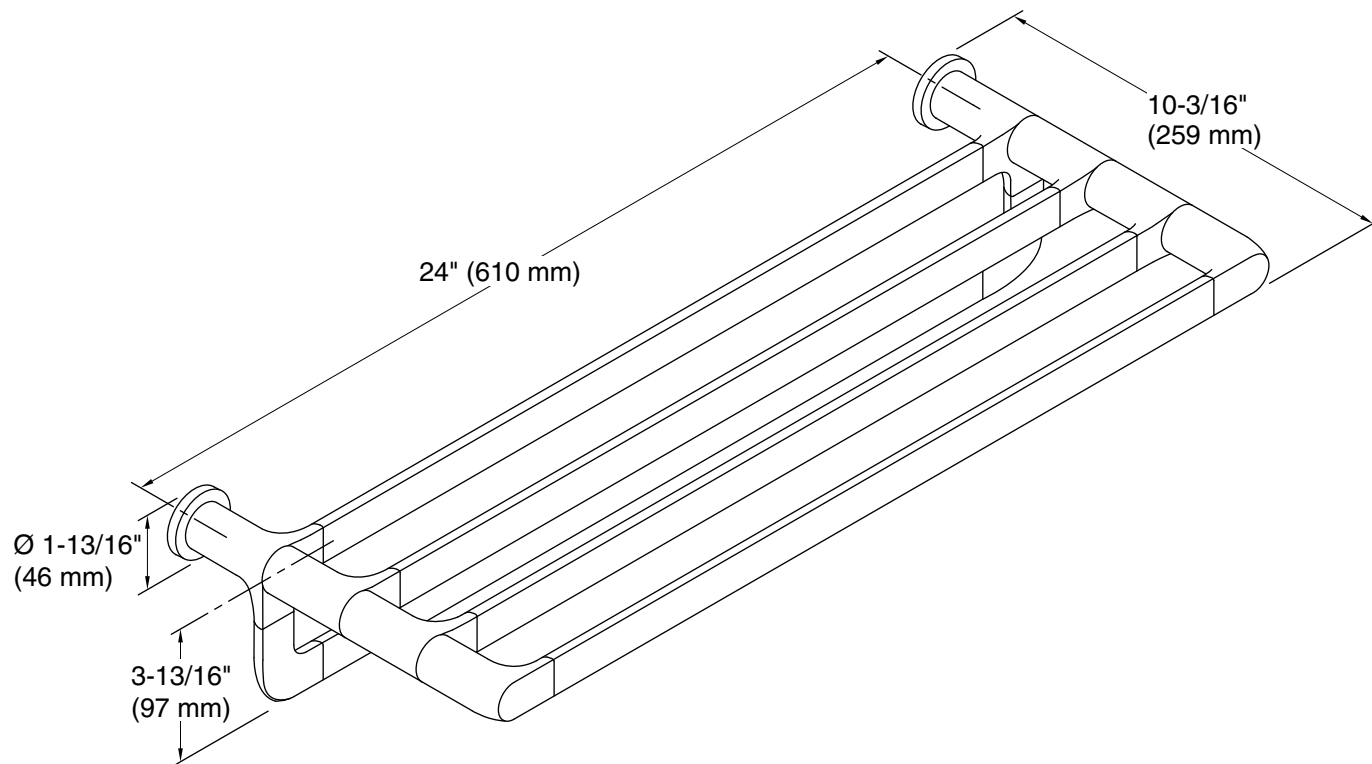

Technical Information

All product dimensions are nominal.

Material: Zinc, Brass

Notes

Install this product according to the installation instructions.

CAUTION: Risk of personal injury. Do not install these products in any area where they are likely to be used inadvertently as a grab bar or support bar. These products are not designed or intended for use as a grab bar or support bar.