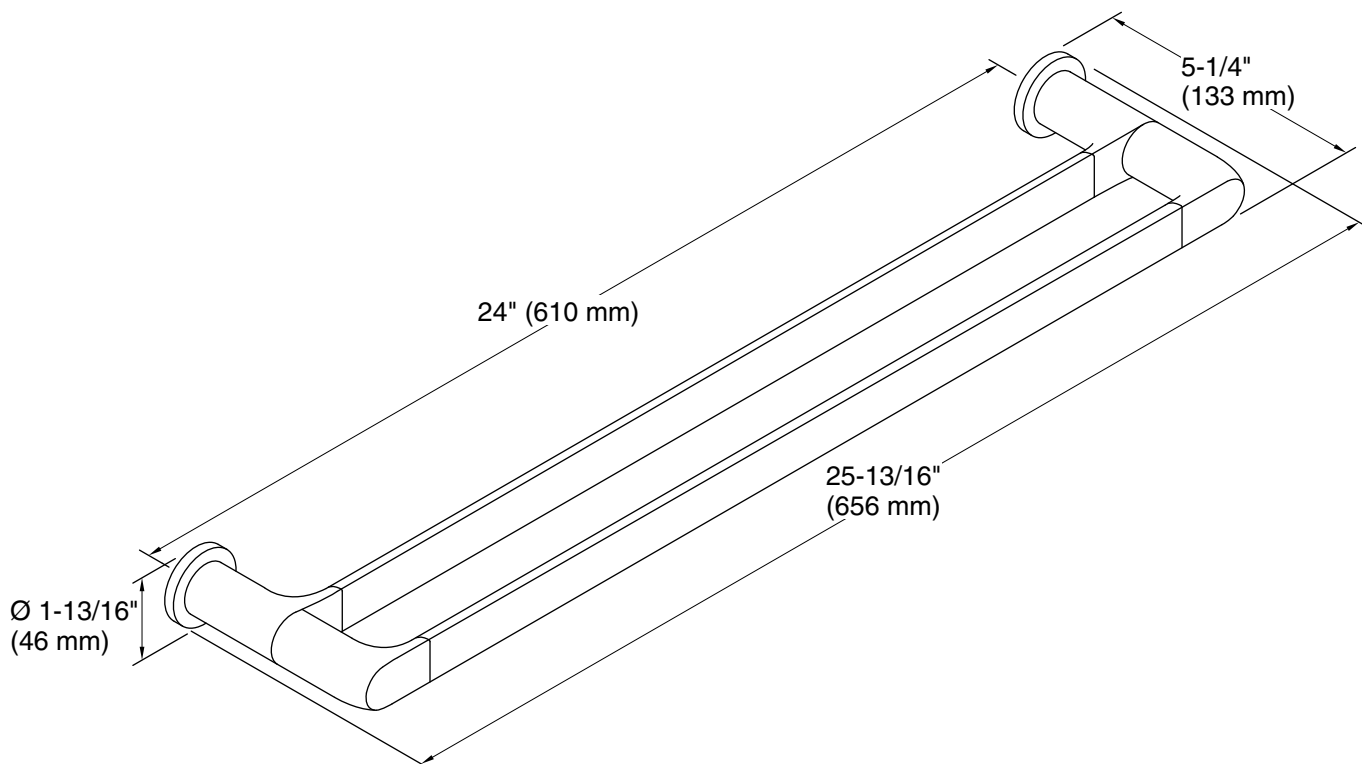

Avid™
24" double towel bar
K-97496

Features

- 24" (609 mm) double towel bar.
- Double towel bar provides additional storage in bathroom space.
- Coordinates with other products in the Avid collection.

Material

Color	Code	Description
	CP	Polished Chrome
	BN	Vibrant® Brushed Nickel

Technical Information

All product dimensions are nominal.

Material: Zinc, Brass

Notes

Install this product according to the installation instructions.