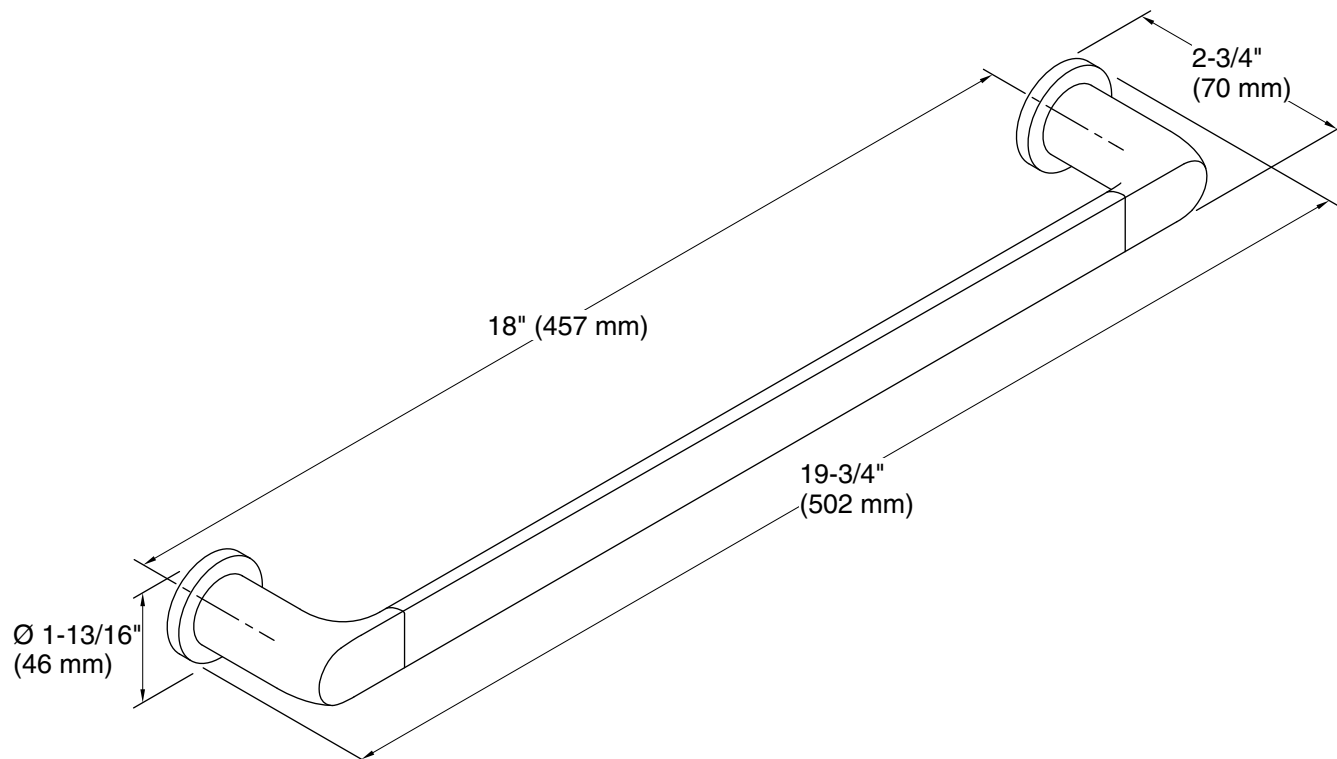

Features

- 18" (457 mm) towel bar.
- Coordinates with other products in the Avid collection.

Material

- Premium metal construction for durability and reliability.
- KOHLER finishes resist corrosion and tarnishing.

Available Colors/Finishes

Color tiles intended for reference only.

Color	Code	Description
	CP	Polished Chrome
	BN	Vibrant® Brushed Nickel

Technical Information

All product dimensions are nominal.

Installation Type: Wall-mount