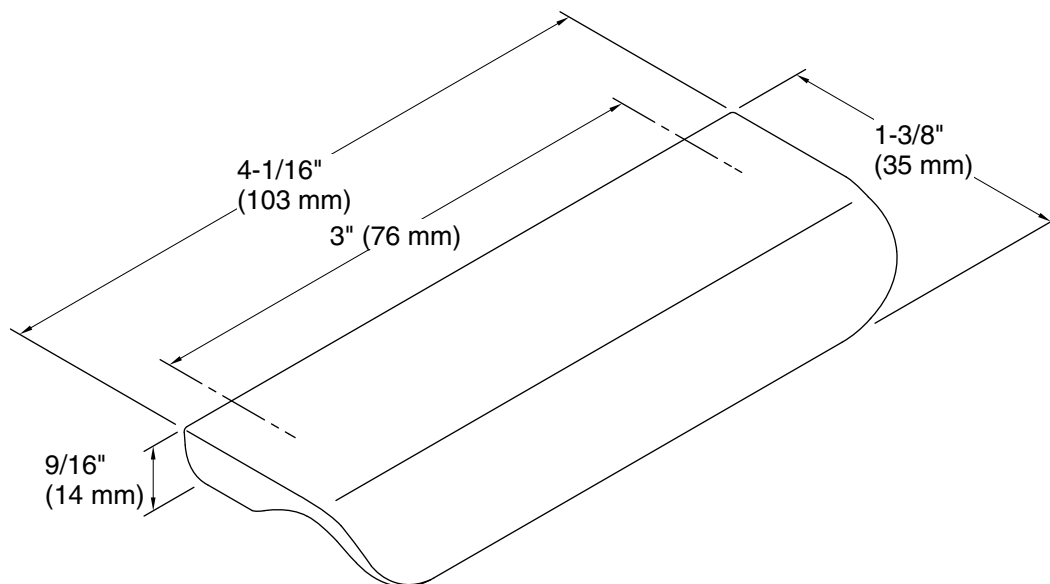

Technical Information

All product dimensions are nominal.

Material: Zinc

Notes

Install this product according to the installation instructions.