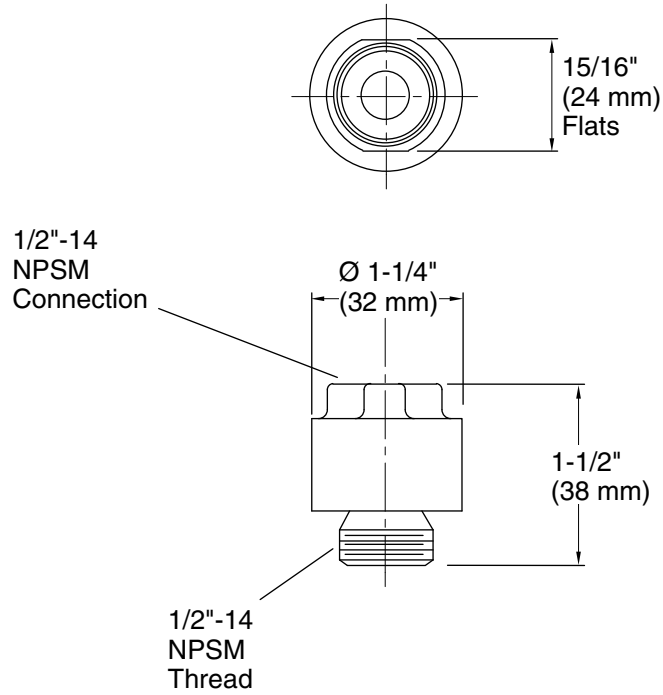

Features

- 1/2" (12.7 mm) square vacuum breaker.
- For use with Persona handshower system.

Material

- Solid brass construction for durability and reliability.
- KOHLER finishes resist corrosion and tarnishing.

Technical Information

All product dimensions are nominal.

Notes

Install this product according to the installation guide.