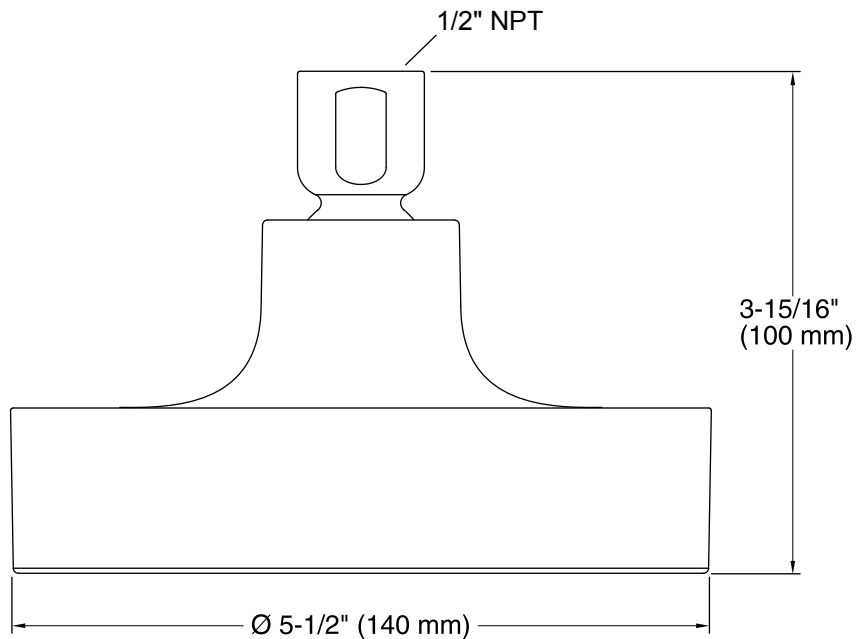

Features

- Katalyst® air-induction technology maximizes the air/water mix for a powerful, even flow.
- Optimized sprayface with 66 nozzles delivers a more focused coverage of large water droplets.
- Minimizes wasteful overspray and increases cleaning and hair-rinsing performance.
- MasterClean™ sprayface with translucent nozzles is easy to clean.
- 2.5 gpm (gallons per minute) flow rate.
- 1/2-inch NPT connection.
- Coordinates with Purist faucets and accessories.
- Showerarm and flange not included.

Material

- KOHLER finishes resist corrosion and tarnishing.

Installation

- Wall-mount

Optional Products/Accessories

- K-933 Shower Arm and Flange
- K-934 Shower Arm and Flange

Codes/Standards

ASME A112.18.1/CSA B125.1
DOE - Energy Policy Act 1992

Technical Information

All product dimensions are nominal.

Handshower:

Pressure: 80 psi (5.5 bar)

Showerhead/Body Spray:

Rated maximum flow: 2.5 gal/min (9.5 l/min)

Pressure: 80 psi (5.5 bar)

Notes