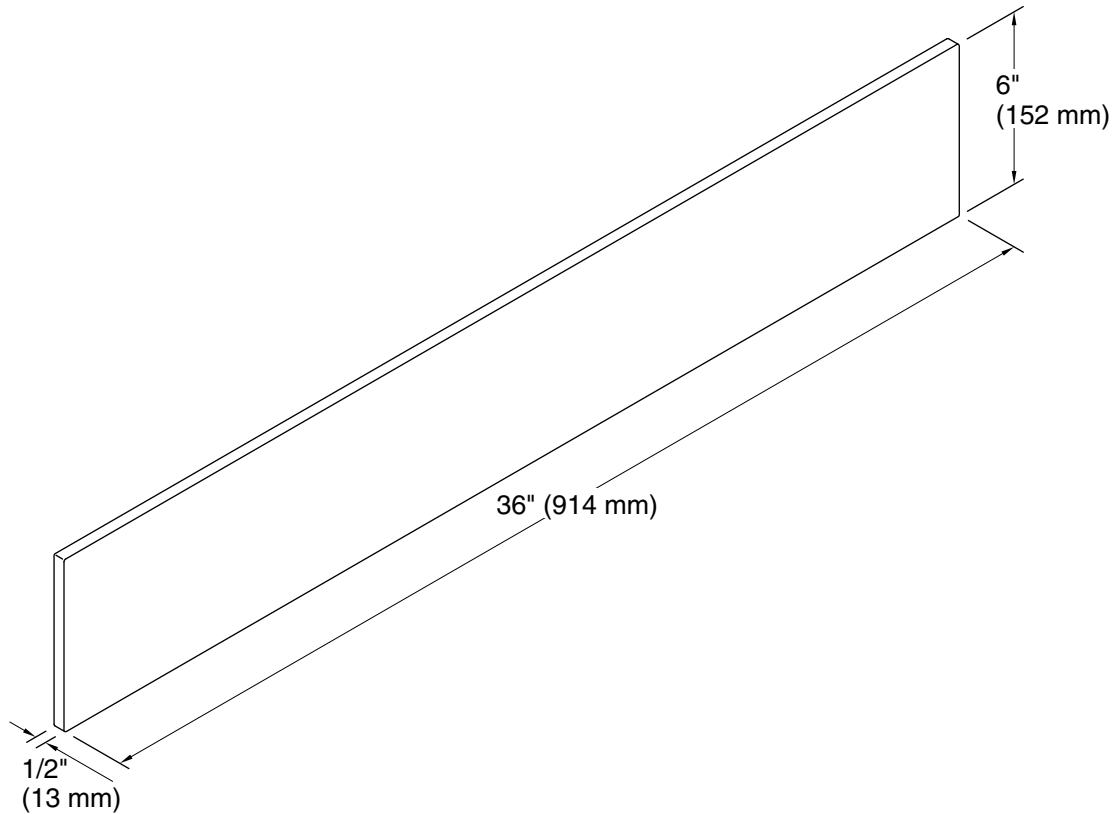

Features

- Finishes off the top of a shower knee wall
- Coordinates with Choreograph shower walls

Material

- Solid surface

Installation

- Field trimmable

Recommended Products/Accessories

K-23732 Tub & shower cleaner

Color	Code	Description
	S33	White Expressions
	S35	Biscuit Expressions

Technical Information

All product dimensions are nominal.
Material: Solid Surface

Notes

Install this product according to the installation instructions.