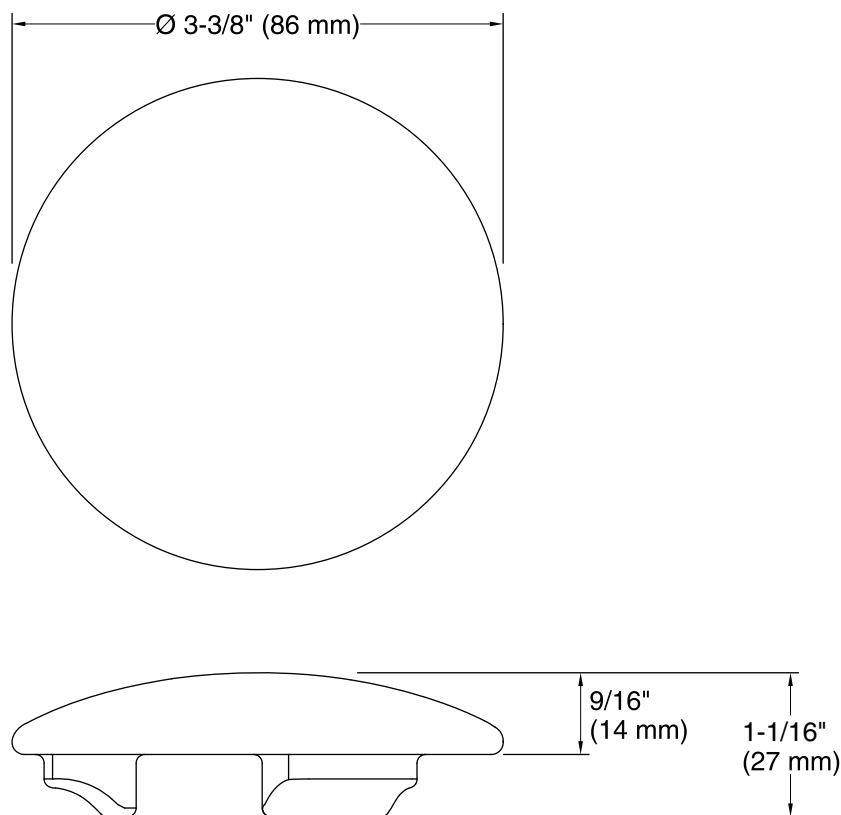

Available Colors/Finishes

Color tiles intended for reference only.

Color	Code	Description
	CS6	Biancone
	CS7	Grey Foussana

Technical Information

All product dimensions are nominal.

Material: Natural Stone