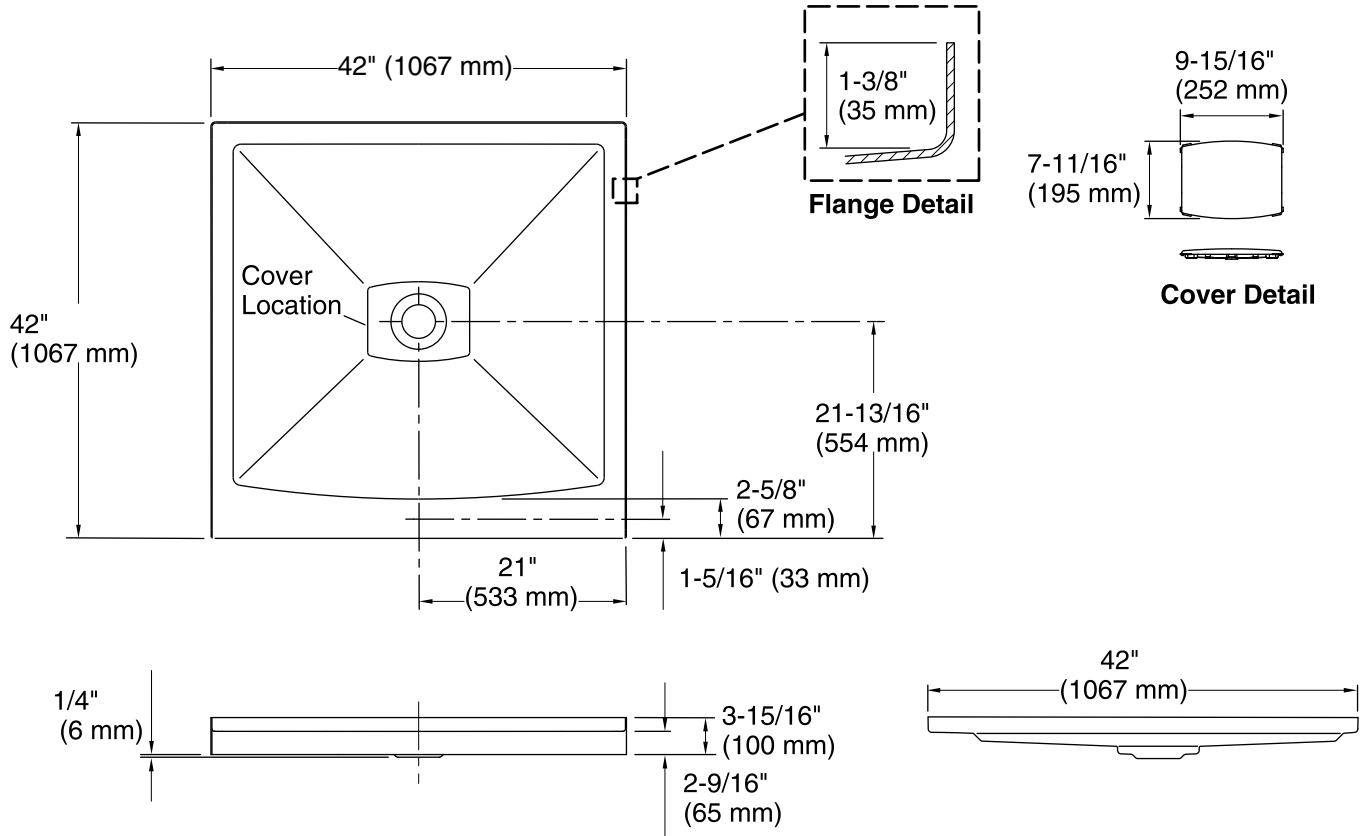

Technical Information

All product dimensions are nominal.

Installation:	Three-wall alcove
Drain location:	Center
Weight:	44 lbs (20 kg)
Minimum floor load:	20 lbs/ft² (97.6 kg/m²)

Notes

- Measure your actual product for rough-in details.
- Install this product according to the installation instructions.
- Shimming may be required to level the fixture.
- Shimming may be required between the stud frame and the fixture.
- Stud opening tolerance is + 1/4" (6 mm), - 0" (0 mm).