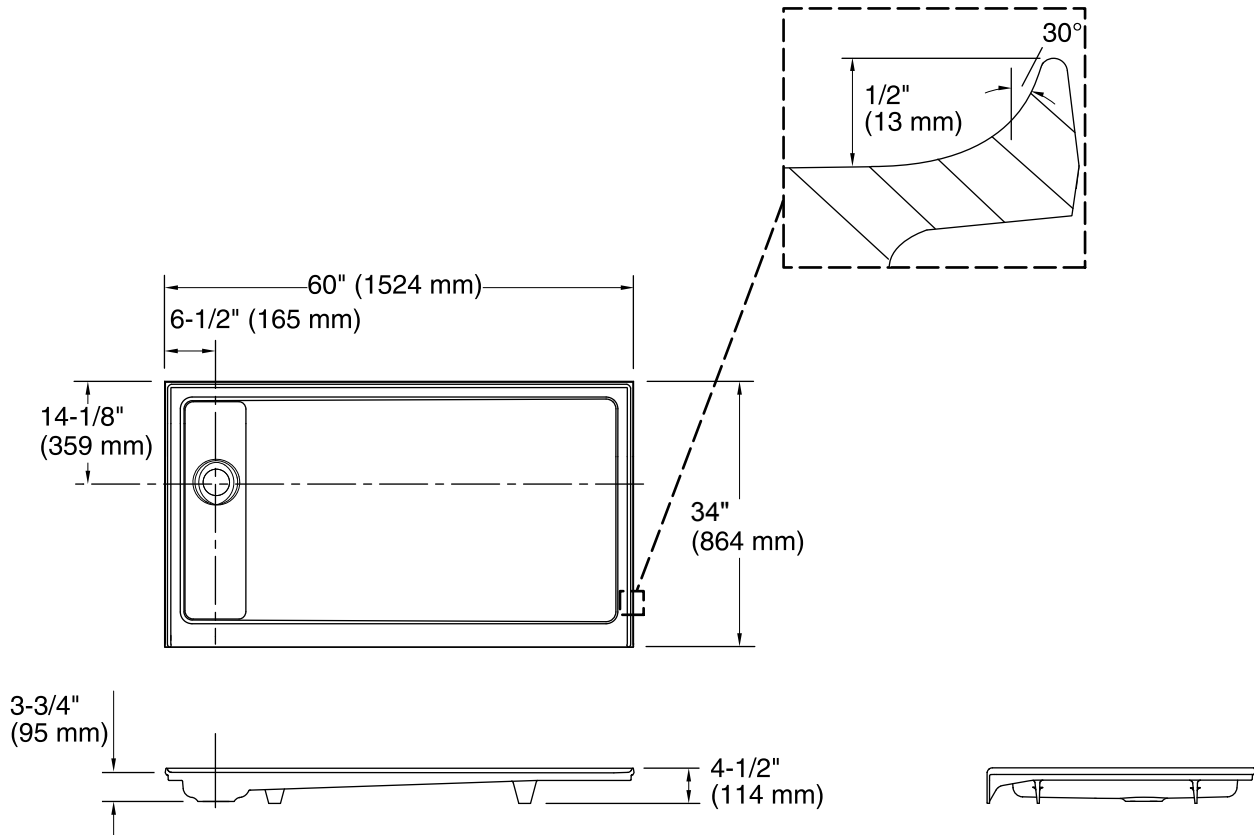

Features

- Safeguard® slip-resistant finish for added safety.
- Single threshold for alcove installation with three tile-in flanges.
- KOHLER® enameled cast iron.
- Recessed drain (can be used with K-9157 or K-9159 drain cover).
- Left offset drain for easy 60" x 30" bath replacement.
- Ideal size for remodel installations into a 5-foot alcove with a shower door.
- Rim size optimized for water containment and aesthetics.

	0	White
	96	Biscuit
	47	Almond
	NY	Dune
	95	Ice™ Grey

Technical Information

All product dimensions are nominal.

Installation: Three-wall alcove

Drain location: Left

Weight: 193 lbs (87.5 kg)

Notes

Measure your actual product for rough-in details.