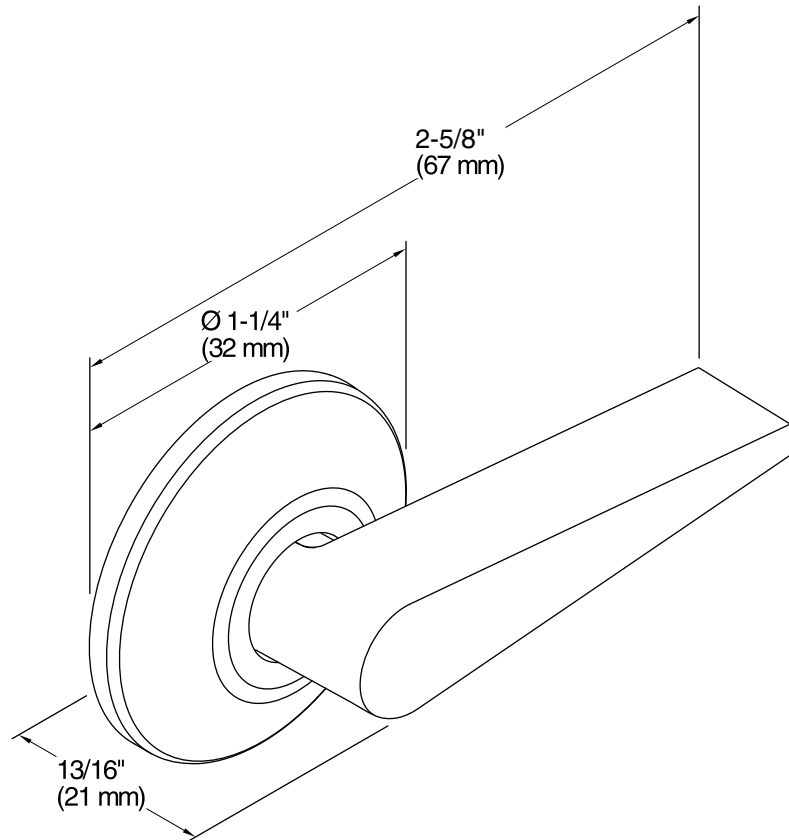

**San Souci®**  
Trip Lever for K-5172-RA  
K-9171-R

**Features**

- Right-hand trip lever.
- Premium metal construction for durability.
- KOHLER finishes resist corrosion and tarnish.
- For use with the K-5172-RA San Souci toilet.

## Technical Information

All product dimensions are nominal.

Material: Zinc, Stainless Steel