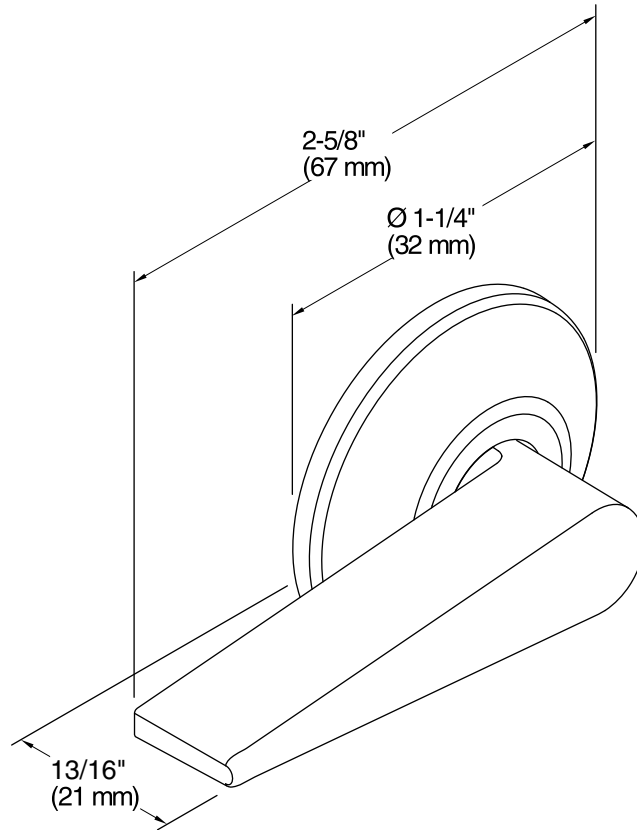

San Souci®
Trip Lever for K-5172
K-9171-L

Features

- Left-hand trip lever.
- Premium metal construction for durability.
- KOHLER finishes resist corrosion and tarnish.
- For use with the K-5172 San Souci toilet.

Technical Information

All product dimensions are nominal.

Material: Zinc, Stainless Steel