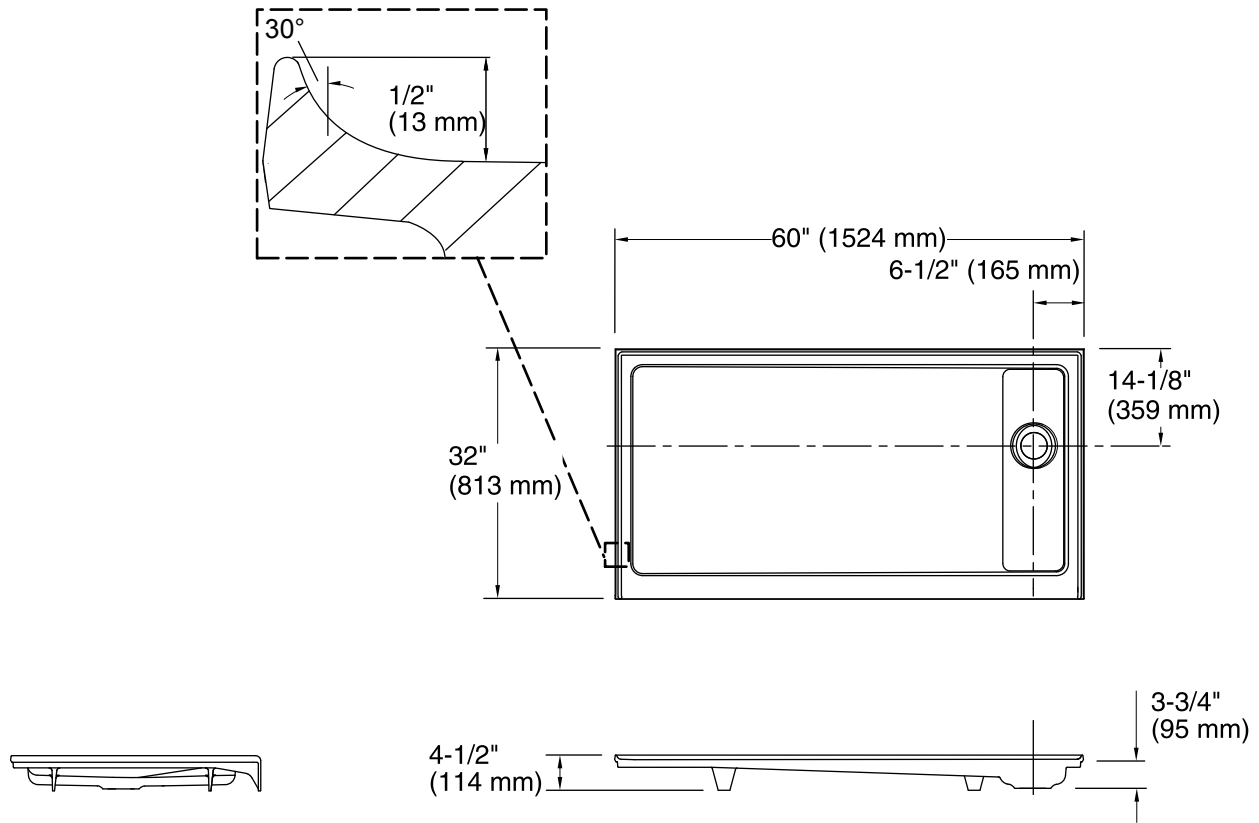

Features

- Safeguard® slip-resistant finish for added safety.
- Single threshold for alcove installation with three tile-in flanges.
- Recessed drain (can be used with K-9155 or K-9156 drain cover).
- Right offset drain for easy 60" x 30" bath replacement.
- Ideal size for remodel installations into a 5-foot alcove with a shower door.
- Rim size optimized for water containment and aesthetics.

Color	Code	Description
	0	White
	96	Biscuit
	47	Almond
	NY	Dune
	95	Ice™ Grey
	G9	Sandbar

Technical Information

All product dimensions are nominal.

Installation: Three-wall alcove

Drain location: Right

Weight: 180 lbs (81.6 kg)

Notes

Measure your actual product for rough-in details.

Install this product according to the installation instructions.

The dimensions are applicable for this product only and should not be used to fabricate substitute bases for shower enclosures.