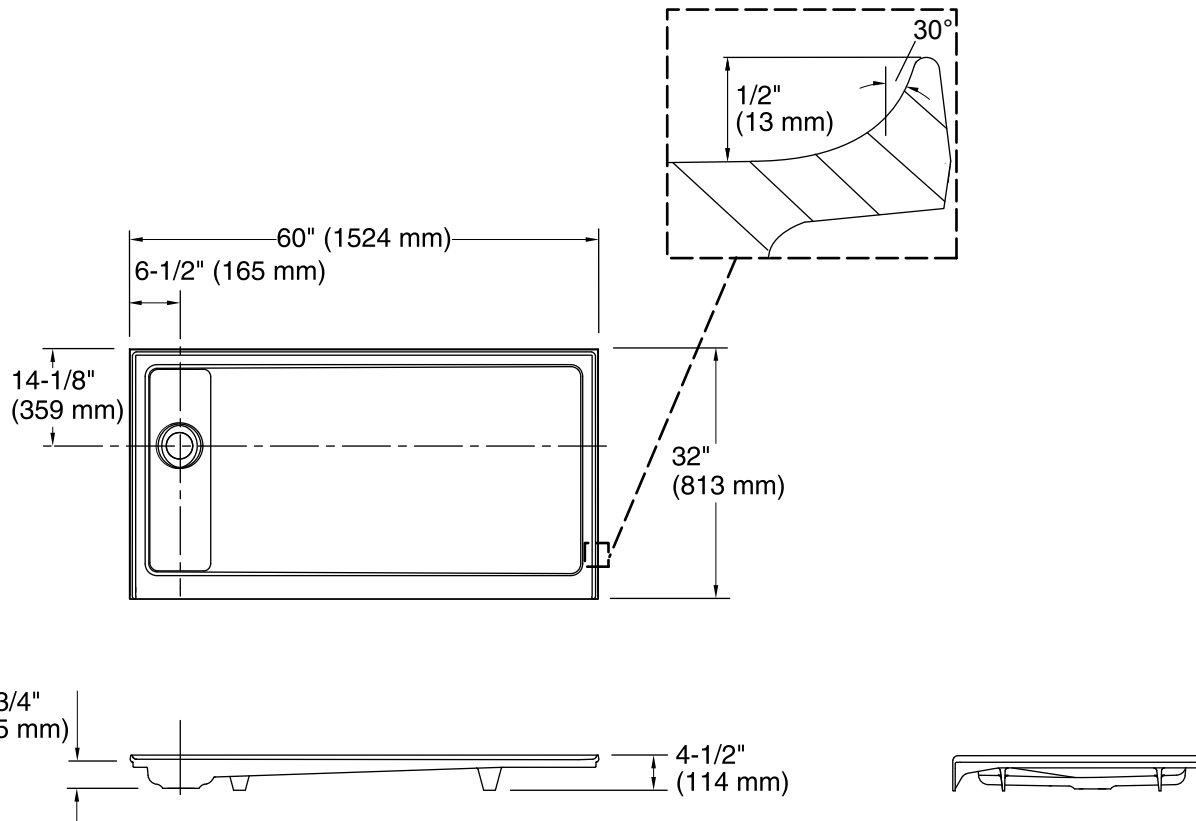

Features

- Safeguard® slip-resistant finish for added safety.
- Single threshold for alcove installation with three tile-in flanges.
- Recessed drain (can be used with K-9155 or K-9156 drain cover).
- Left offset drain for easy 60" x 30" bath replacement.
- Ideal size for remodel installations into a 5-foot alcove with a shower door.
- Rim size optimized for water containment and aesthetics.

Color	Code	Description
	0	White
	96	Biscuit
	47	Almond
	NY	Dune
	95	Ice™ Grey
	G9	Sandbar

Technical Information

All product dimensions are nominal.

Installation: Three-wall alcove

Drain location: Left

Weight: 180 lbs (81.6 kg)

Notes

Measure your actual product for rough-in details.

Install this product according to the installation instructions.

The dimensions are applicable for this product only and should not be used to fabricate substitute bases for shower enclosures.