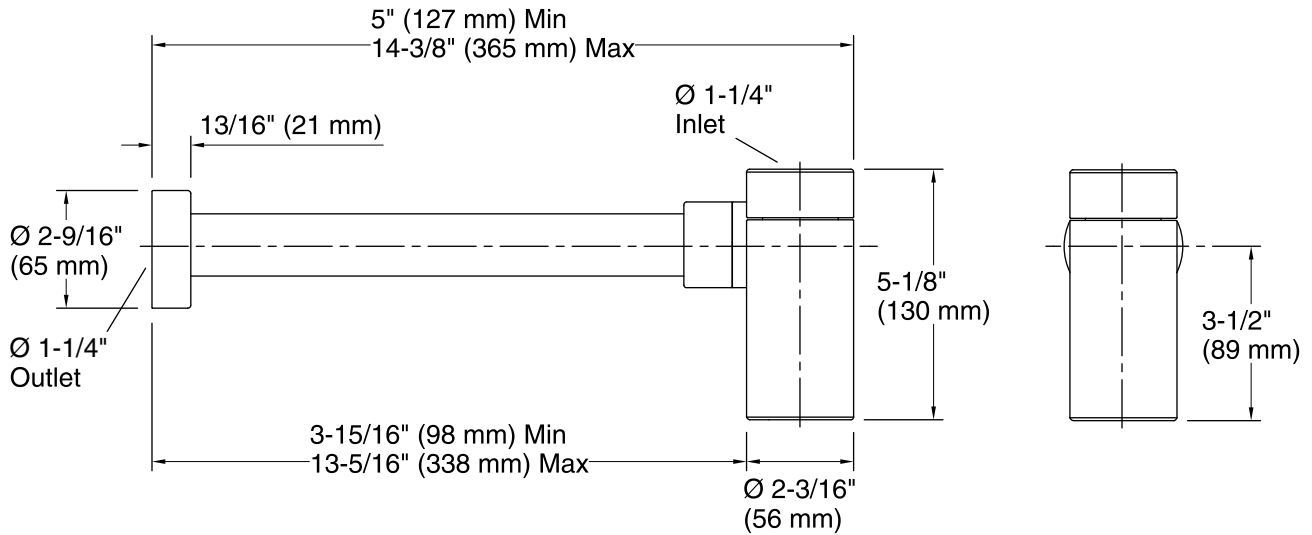

Features

- Contemporary design offers an attractive alternative to traditional P-trap fittings.
- Removable trap eye for easy cleaning.
- 1-1/4" diameter slip-fit inlet.
- Includes 12" extension tube.

Material

Technical Information

All product dimensions are nominal.

Drain included: No

Notes

Install this product according to the installation guide.