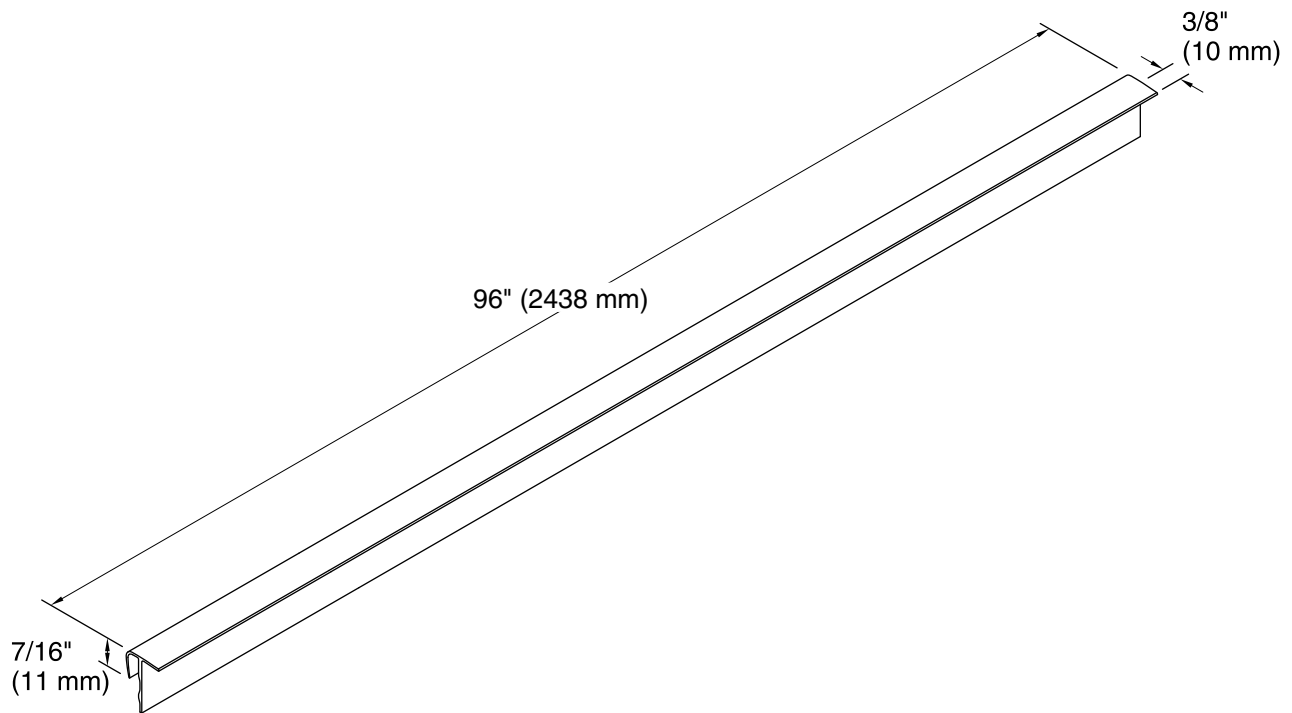

Technical Information

All product dimensions are nominal.

Material: Anodized Aluminum, Powder-coated
Aluminum

Notes

Install this product according to the installation guide.