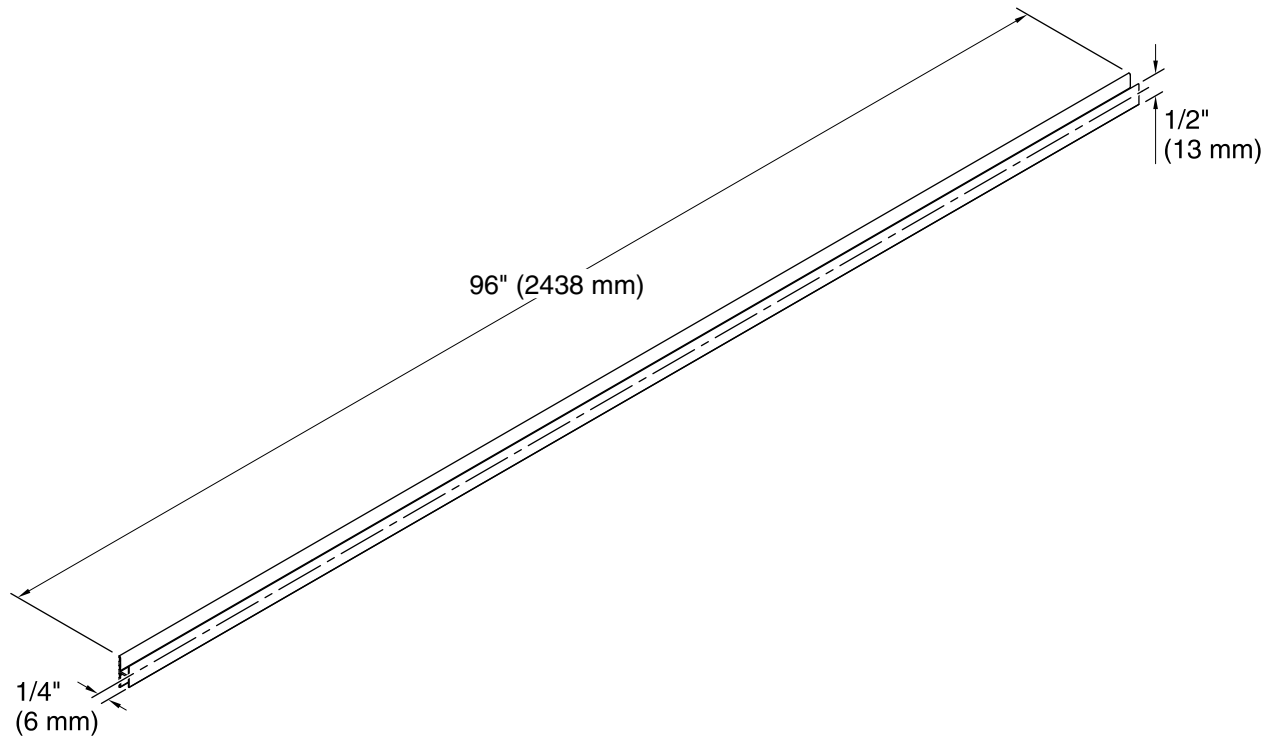

Technical Information

All product dimensions are nominal.

Material: Anodized Aluminum, Powder-coated
Aluminum

Notes

Install this product according to the installation guide.