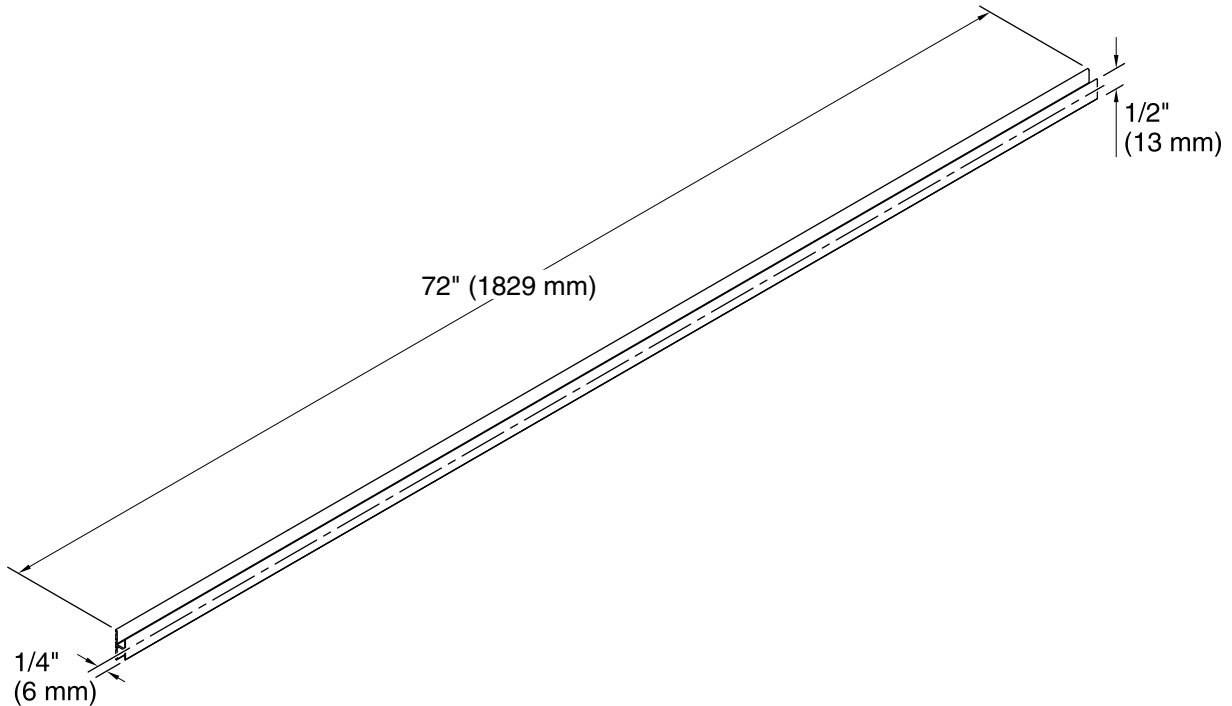

Technical Information

All product dimensions are nominal.

Material: Anodized Aluminum, Powder-coated
Aluminum

Notes

Install this product according to the installation guide.