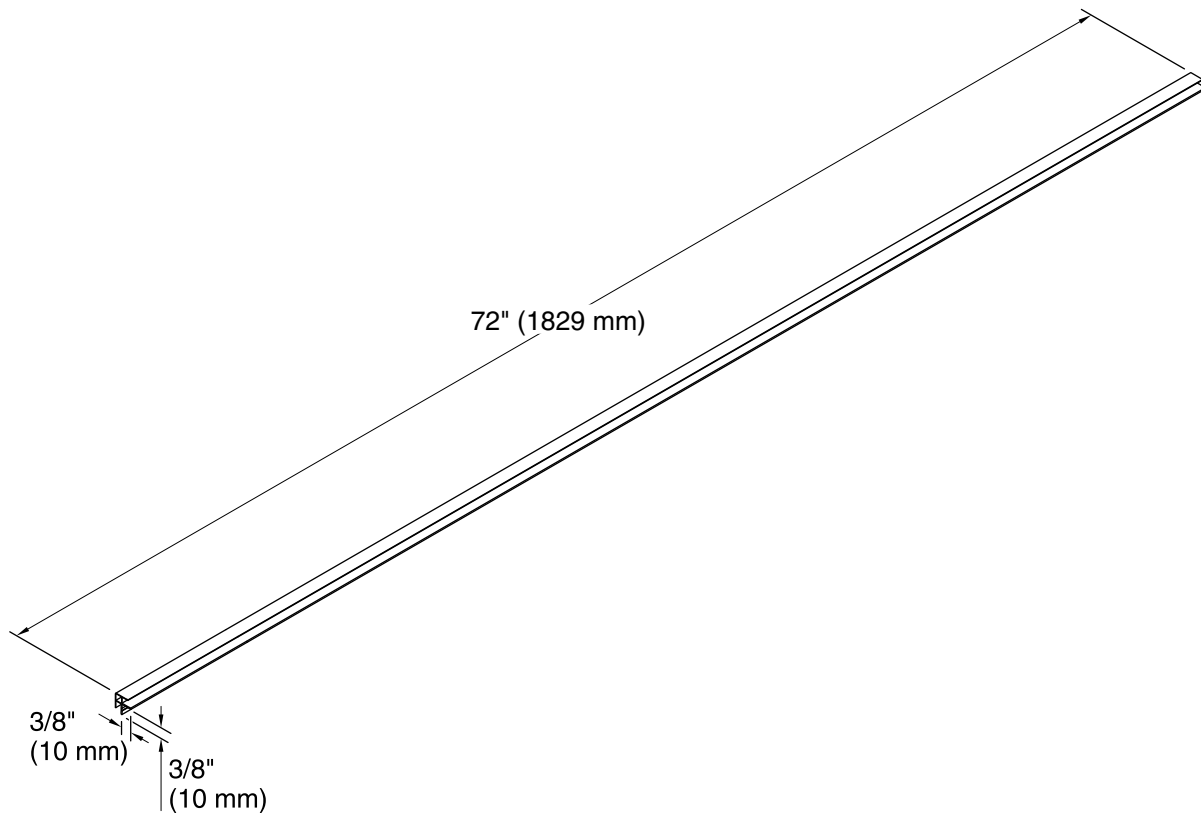

Technical Information

All product dimensions are nominal.

Material: Anodized Aluminum, Powder-coated Aluminum

Notes

Install this product according to the installation guide.