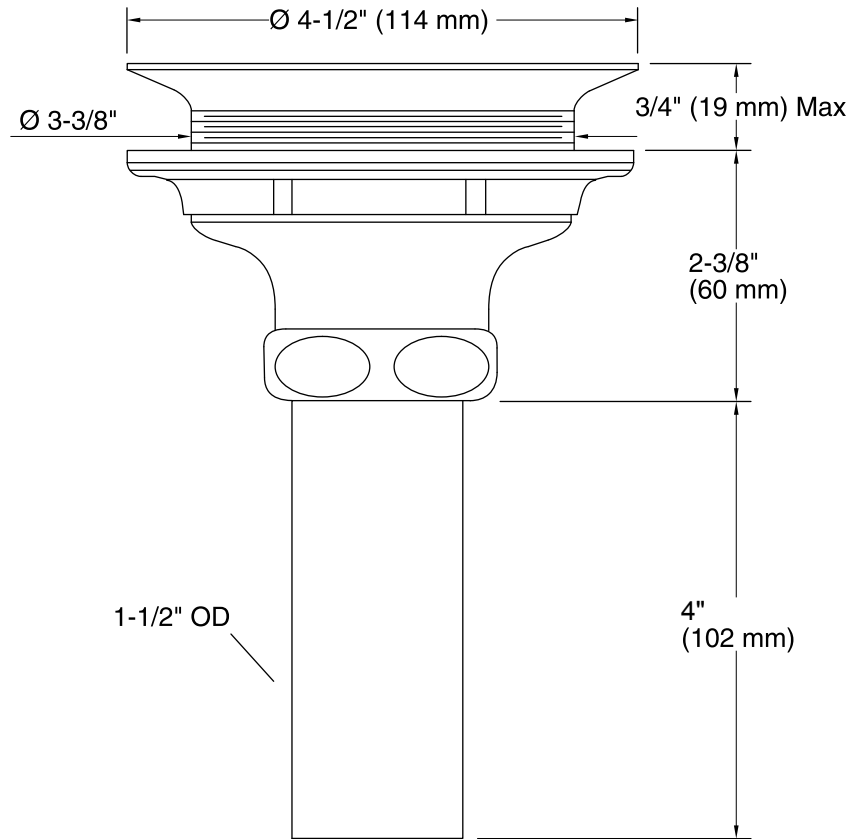

Features

- Solid-brass construction.
- Quick-locking installation system.
- For sink installations with 3-1/2" or 4" outlet.
- 1-1/2" diameter connection and brass 4" tailpiece.

Required Products/Accessories

K-8803 Manual Sink Basket Strainer

Codes/Standards

ASME A112.18.2/CSA B125.2

KOHLER® One-Year Limited Warranty

See website for detailed warranty information.

Available Colors/Finishes

Color tiles intended for reference only.

Color	Code	Description
	CP	Polished Chrome
	PB	Vibrant® Polished Brass
	2BZ	Oil-Rubbed Bronze
	0	White
	96	Biscuit
	47	Almond
	7	Black Black™

Technical Information

All product dimensions are nominal.

Notes

Install this product according to the installation guide.