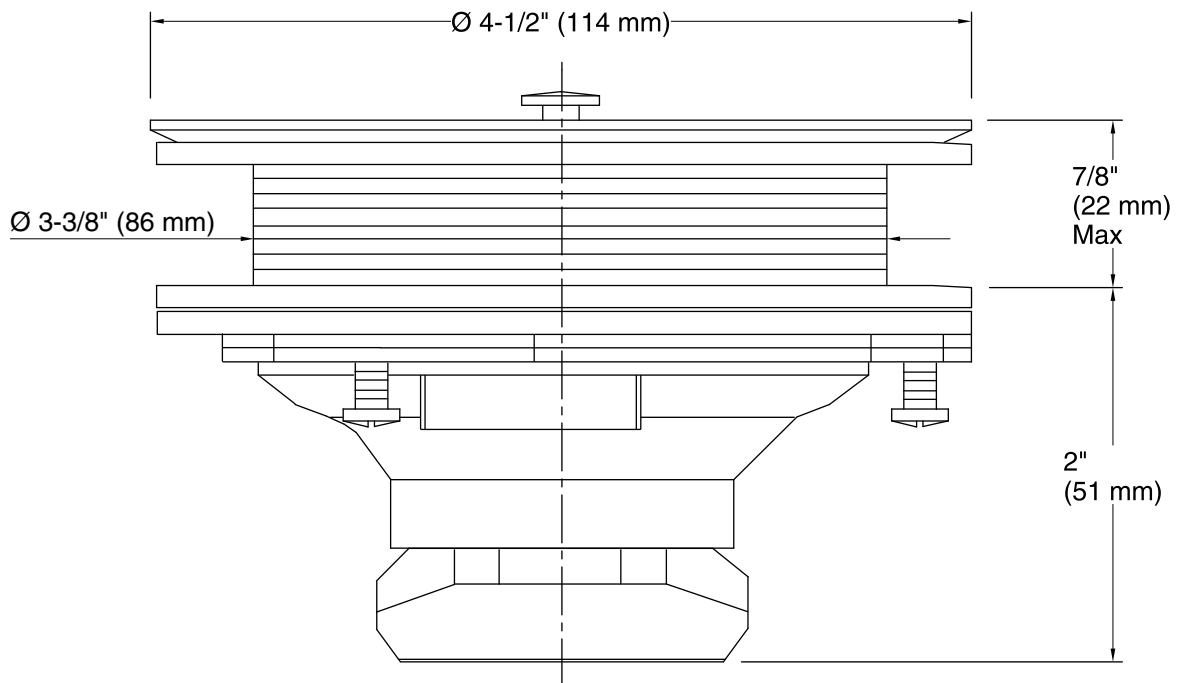

Features

- Fits sinks with standard 3-1/2- or 4-inch outlet.
- Durable solid-brass construction.
- Removable basket strainer with open/close stopper that seals tightly

Codes/Standards

ASME A112.18.2/CSA B125.2

Technical Information

All product dimensions are nominal.

Material: Metal, Metal