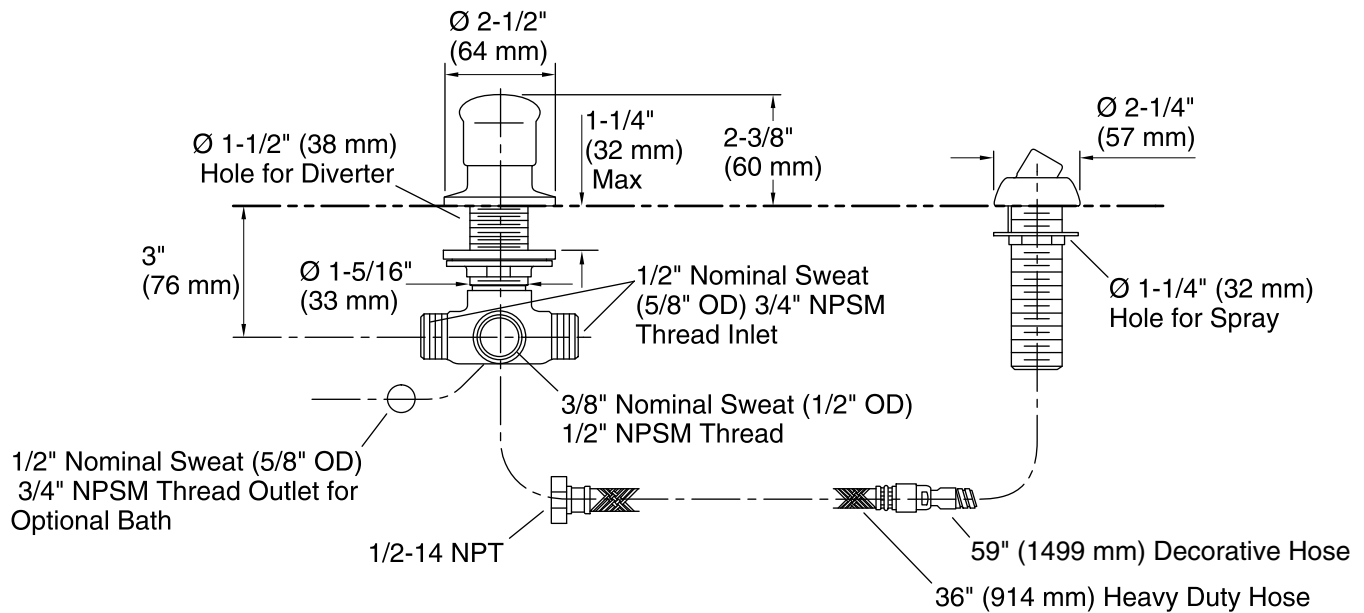

Features

- 2-way diverter valve.
- Diverter valve has backflow protection.
- Deck- or bath-mount handshower kit.
- Includes polished chrome hose (handshower sold separately).

Material

- Brass construction.
- KOHLER finishes resist corrosion and tarnishing.

Installation

- Bath- or deck-mount.

Optional Products/Accessories

79583 Roughing-in Kit for Deck-Mount Handshowers

Codes/Standards

ASME A112.18.1/CSA B125.1

KOHLER® Faucet Lifetime Limited Warranty

See website for detailed warranty information.

Technical Information

All product dimensions are nominal.

Notes

Install this product according to the installation instructions.