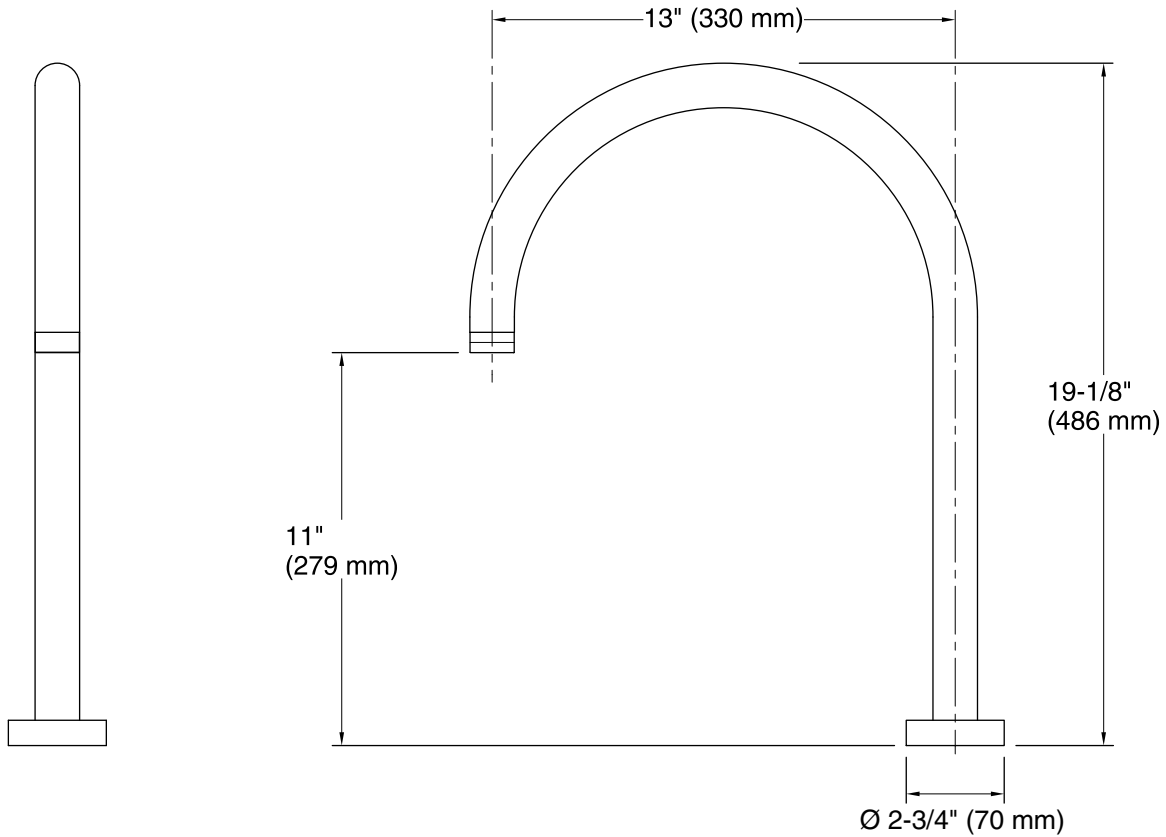

Features

- Includes laminar flow aerator.
- Complements a variety of Kohler deck-mount handles.

Material

- Brass construction.

Installation

- Deck-mount installation.
- High arch, non-diverter spout with slip-fit connection.

Technical Information

All product dimensions are nominal.

Notes

Install this product according to the installation guide.