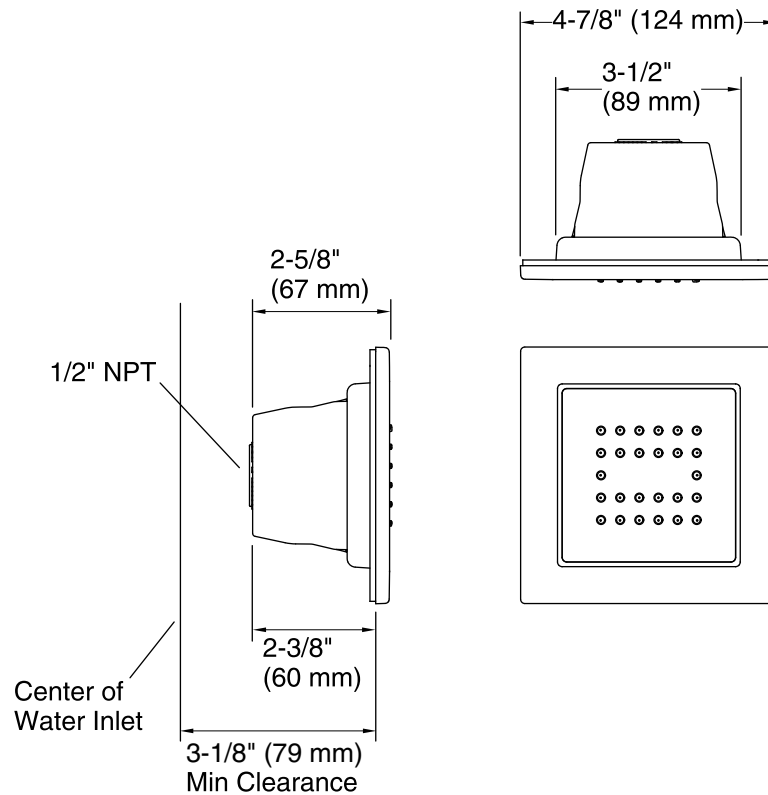

Features

- 1/2" NPT connections
- 2.5 gallons (9.5 L) per minute maximum flow rate at 80 psi (552kPA)
- Available as a 54-nozzle with soothing spray [K-8002] or a 22-nozzle with stimulating spray [K-8003]
- Low profile design complements any décor
- Fully adjustable, pivoting MasterClean™ sprayface

Recommended Products/Accessories

- K-8002 54-nozzle body spray
- K-8003 22-Nozzle Body Spray

Codes/Standards

ASME A112.18.1/CSA B125.1
DOE - Energy Policy Act 1992

KOHLER® Faucet Lifetime Limited Warranty

Technical Information

All product dimensions are nominal.

Notes

Install this product according to the installation instructions.