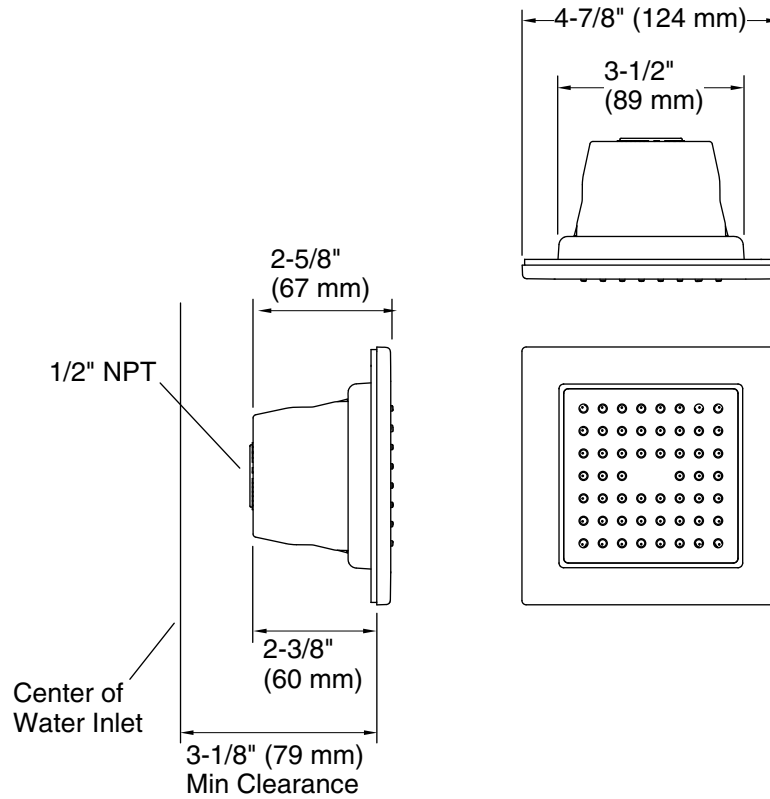

KOHLER[®] Faucets

Square 54-nozzle single-function body spray, 2.5 gpm
K-8002

WaterTile[®]

Features

- Single-function 54-nozzle body spray delivers a soothing spray
- 2.5 gpm (9.5 lpm) maximum flow rate
- Fully adjustable sprayface pivots for targeted hydromassage
- MasterClean™ sprayface features an easy-to-clean surface that withstands mineral buildup
- Low-profile design complements any decor
- 1/2" NPT connection

THE BOLD LOOK
OF **KOHLER**[®]

Technical Information

All product dimensions are nominal.

Drain included: No

Notes

For use with automatic compensating valves rated at 2.5 gal/min (9.5 l/min) or less.

Install this product according to the installation guide.