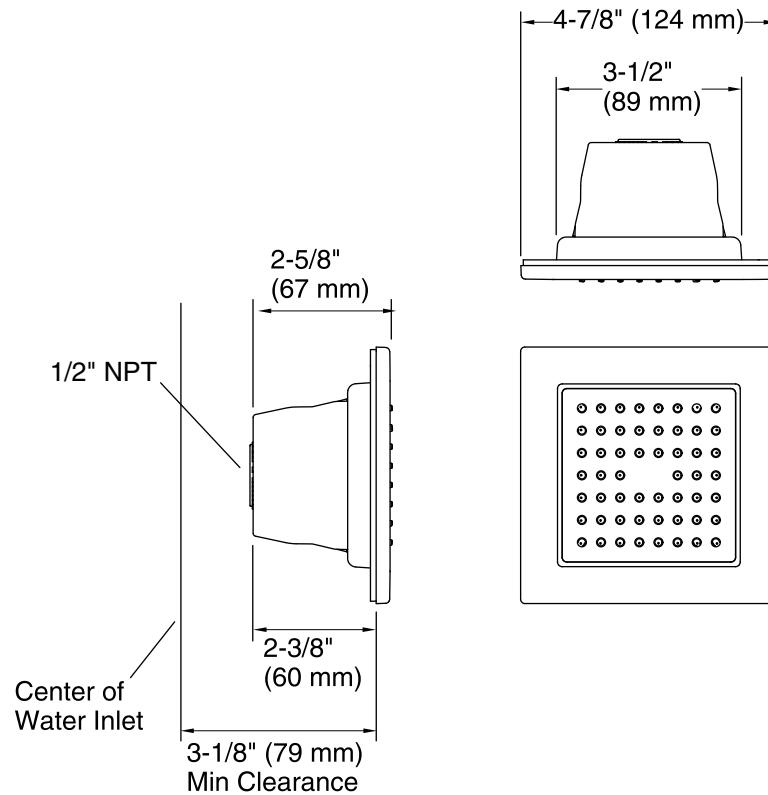

Features

- Single-function 54-nozzle body spray delivers a soothing spray.
- 2.5 gal/min (9.5 l/min) flow rate.
- Fully adjustable sprayface pivots for targeted hydromassage.
- MasterClean™ sprayface is easy to clean.
- Low-profile design complements any décor.

Material

- KOHLER finishes resist corrosion and tarnishing.

Installation

- Wall-mount.
- 1/2-inch NPT connection.

Codes/Standards

ASME A112.18.1/CSA B125.1

KOHLER® Faucet Lifetime Limited Warranty

See website for detailed warranty information.

Technical Information

All product dimensions are nominal.

Drain included: No

Notes

For use with automatic compensating valves rated at 2.5 gal/min (9.5 l/min) or less.

Install this product according to the installation guide.