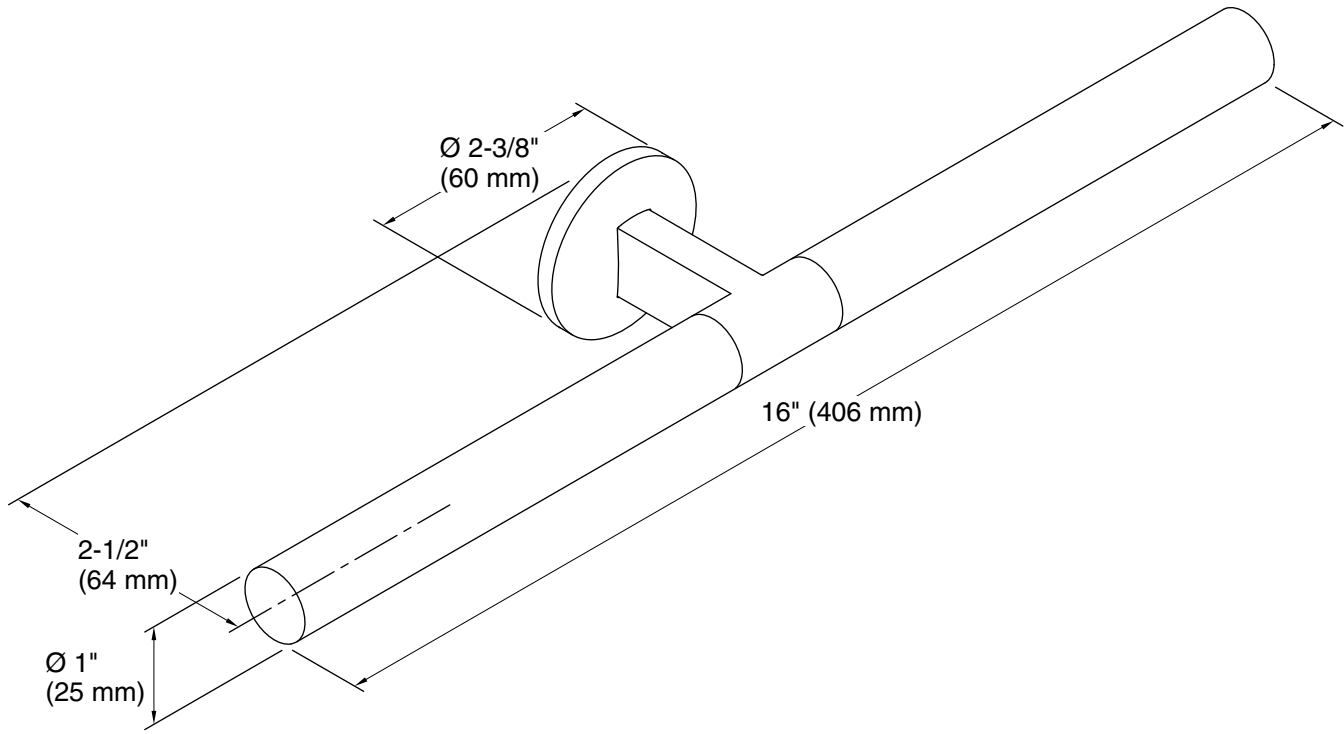

Technical Information

All product dimensions are nominal.

Material: Zinc, Brass

Notes

Install this product according to the installation instructions.

CAUTION: Risk of personal injury. Do not install these products in any area where they are likely to be used inadvertently as a grab bar or support bar. These products are not designed or intended for use as a grab bar or support bar.