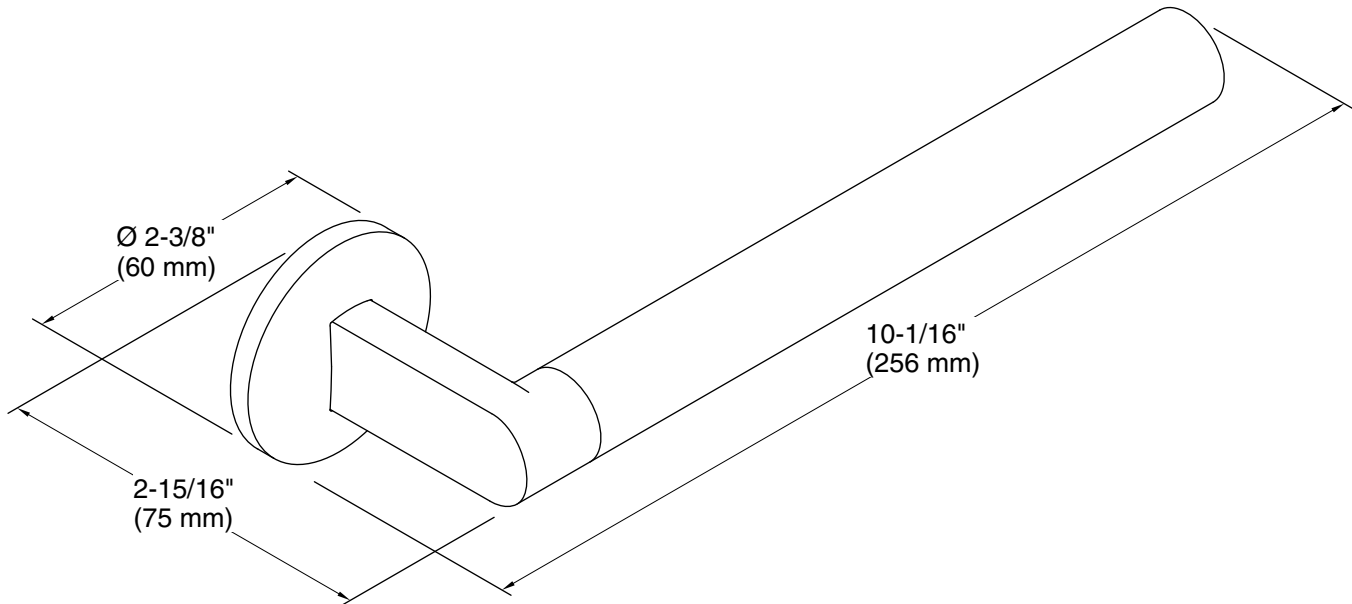

Technical Information

All product dimensions are nominal.

Material: Zinc, Brass

Notes

Install this product according to the installation instructions.

CAUTION: Risk of personal injury. Do not install these products in any area where they are likely to be used inadvertently as a grab bar or support bar. These products are not designed or intended for use as a grab bar or support bar.