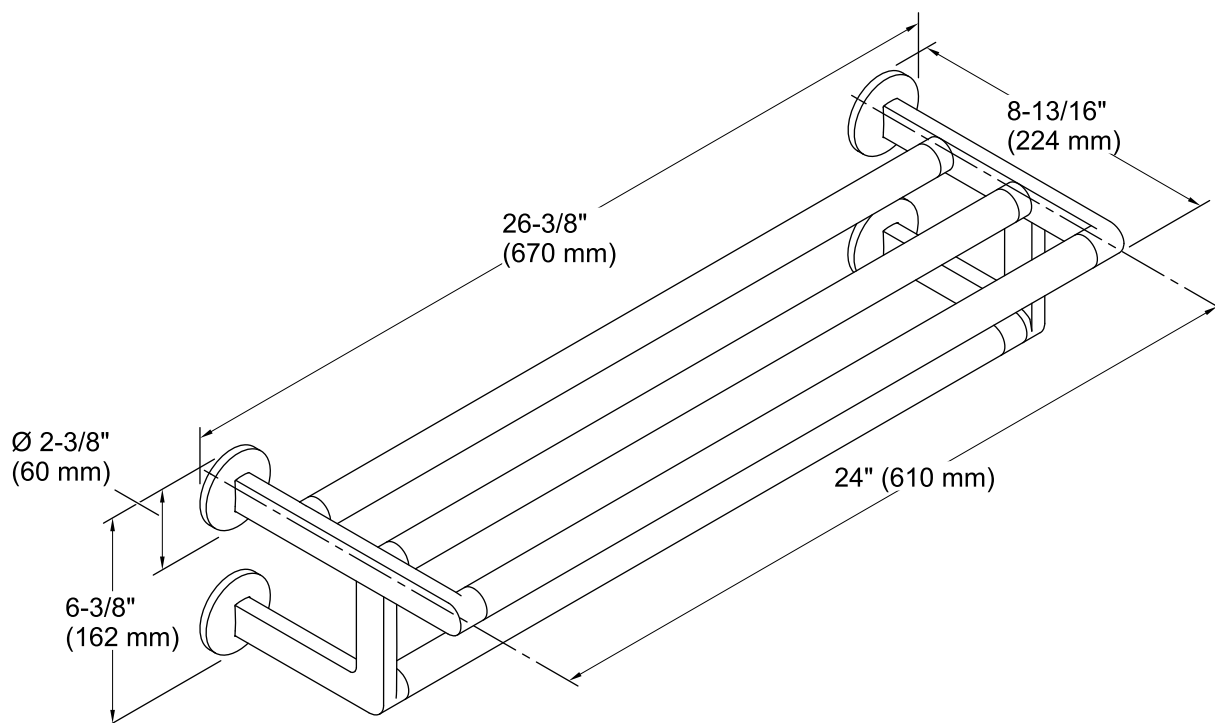

Features

- Upper shelf with towel bar below provides additional storage.
- Premium metal construction.
- KOHLER finishes resist corrosion and tarnish.
- Coordinates with Components faucets and shower trim to complete your bathroom.

Color	Code	Description
	CP	Polished Chrome
	BN	Vibrant® Brushed Nickel
	BL	Matte Black

Technical Information

All product dimensions are nominal.

Material: Zinc, Brass

Notes

Install this product according to the installation instructions.