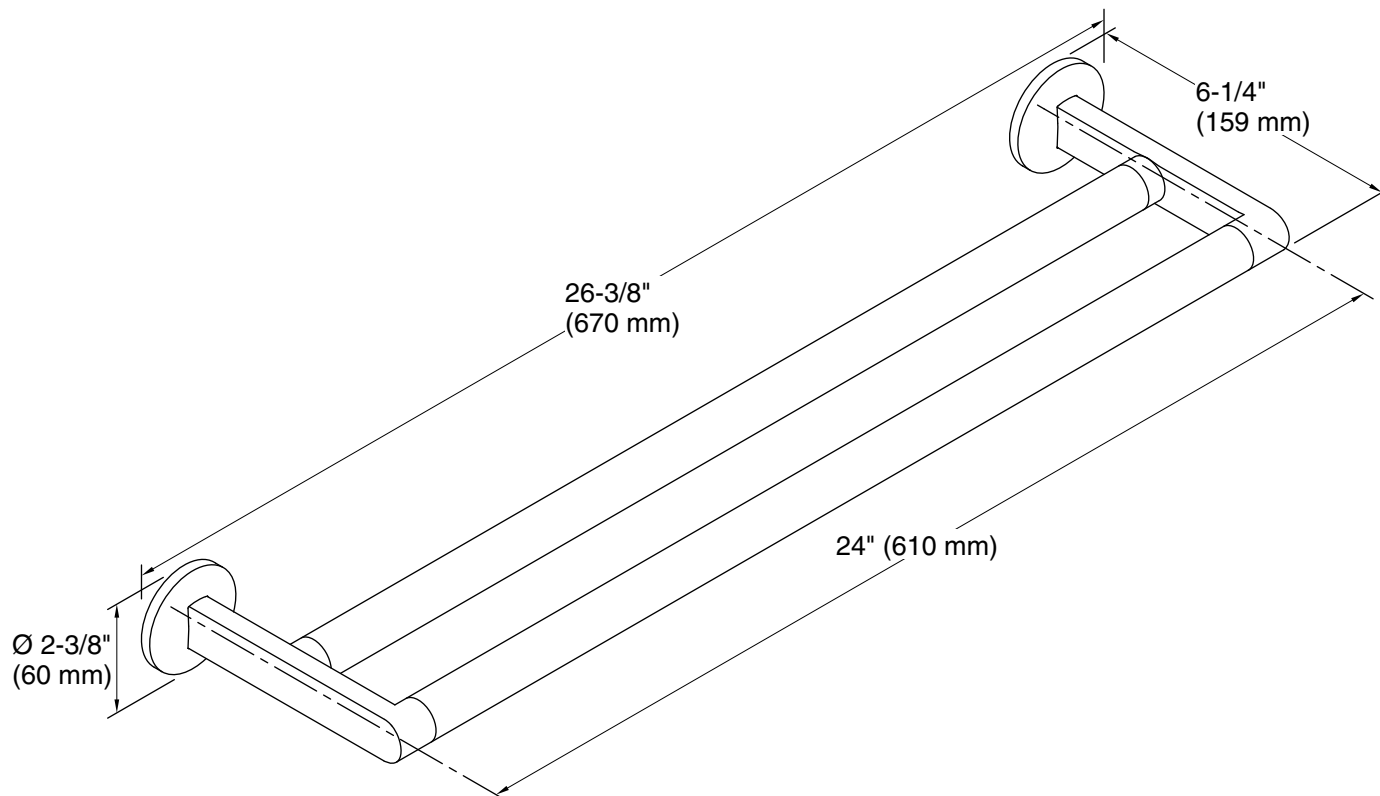

Technical Information

All product dimensions are nominal.

Material: Zinc, Brass

Notes

Install this product according to the installation instructions.

CAUTION: Risk of personal injury. Do not install these products in any area where they are likely to be used inadvertently as a grab bar or support bar. These products are not designed or intended for use as a grab bar or support bar.