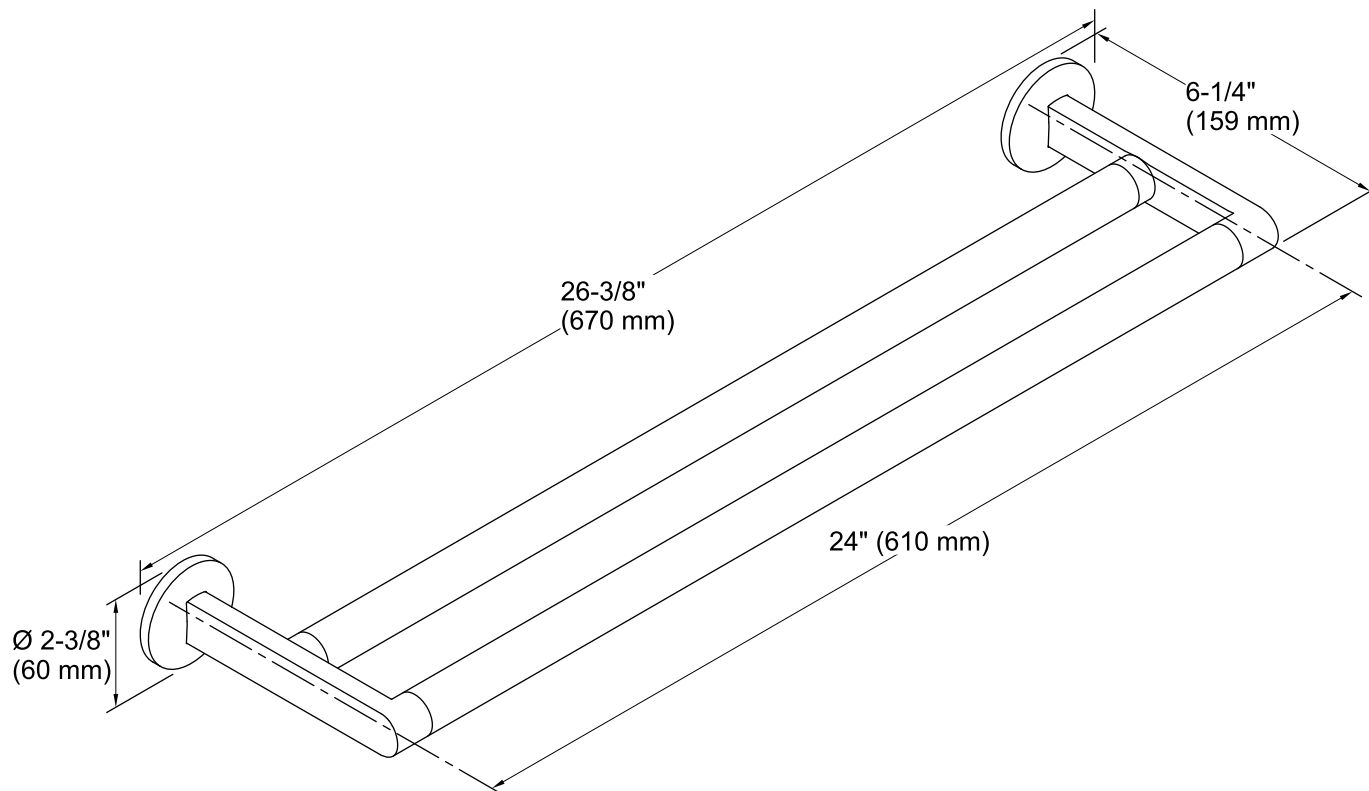

Features

- Double bar provides additional towel storage.
- Premium metal construction.
- KOHLER finishes resist corrosion and tarnish.
- Coordinates with Components faucets and shower trim to complete your bathroom.

Color	Code	Description
	CP	Polished Chrome
	BN	Vibrant® Brushed Nickel
	BL	Matte Black

Technical Information

All product dimensions are nominal.

Material: Zinc, Brass

Notes

Install this product according to the installation instructions.