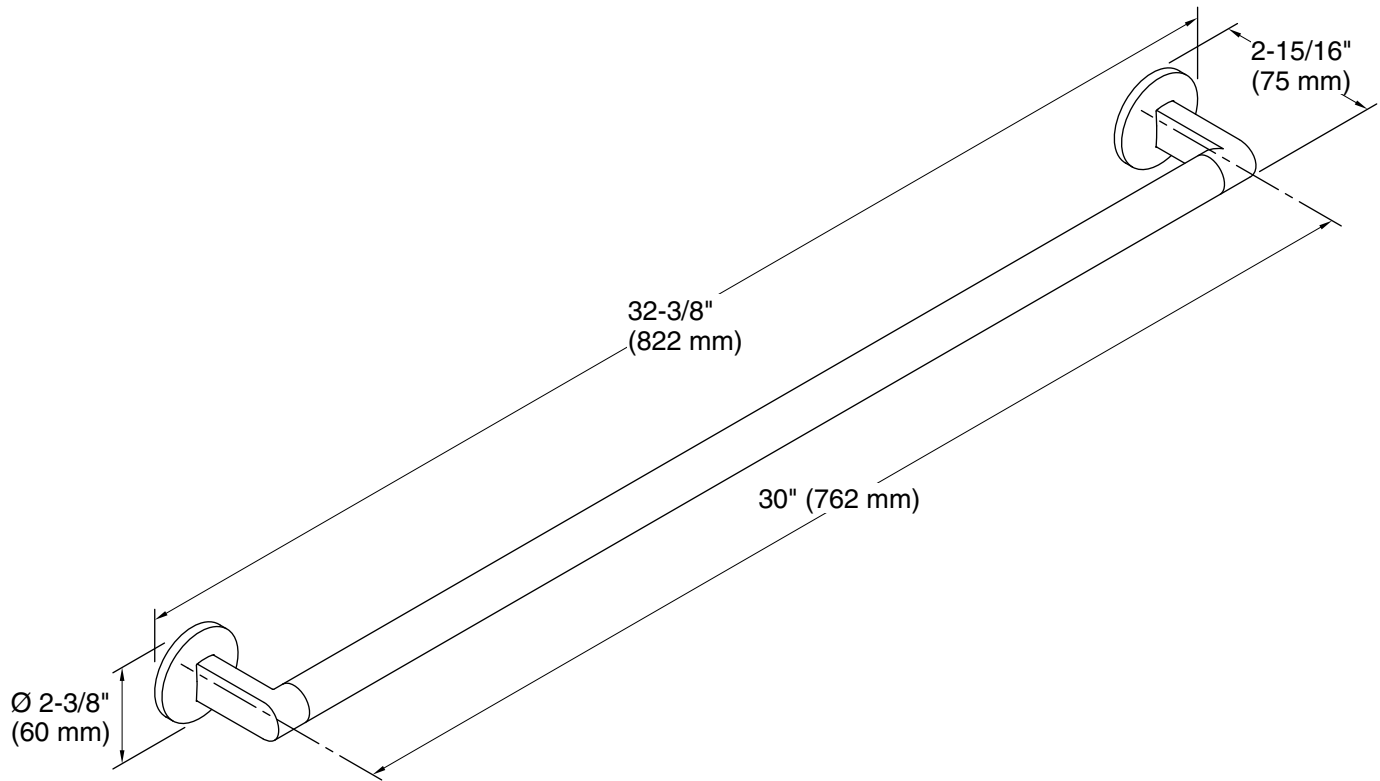

Technical Information

All product dimensions are nominal.

Material: Zinc, Brass

Notes

Install this product according to the installation instructions.

CAUTION: Risk of personal injury. Do not install these products in any area where they are likely to be used inadvertently as a grab bar or support bar. These products are not designed or intended for use as a grab bar or support bar.