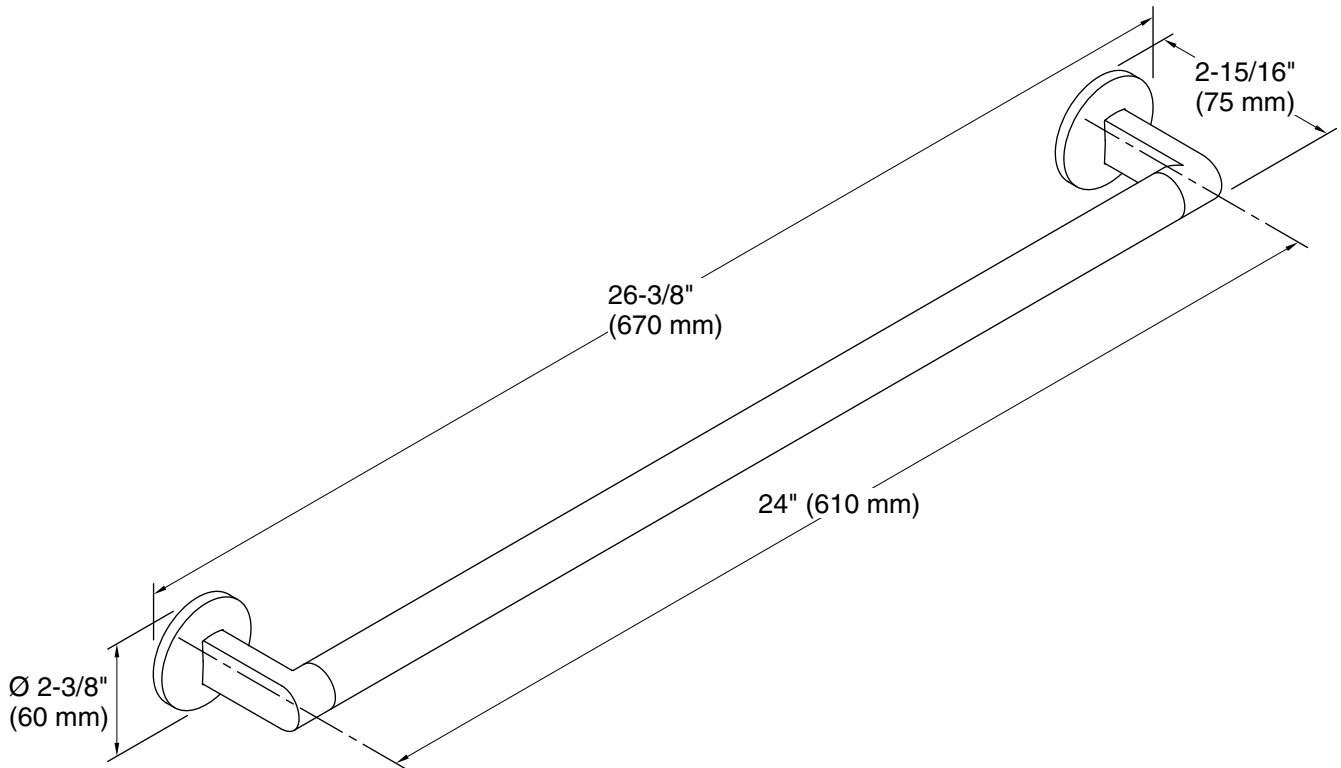

Technical Information

All product dimensions are nominal.

Material: Zinc, Brass

Notes

Install this product according to the installation instructions.

CAUTION: Risk of personal injury. Do not install these products in any area where they are likely to be used inadvertently as a grab bar or support bar. These products are not designed or intended for use as a grab bar or support bar.