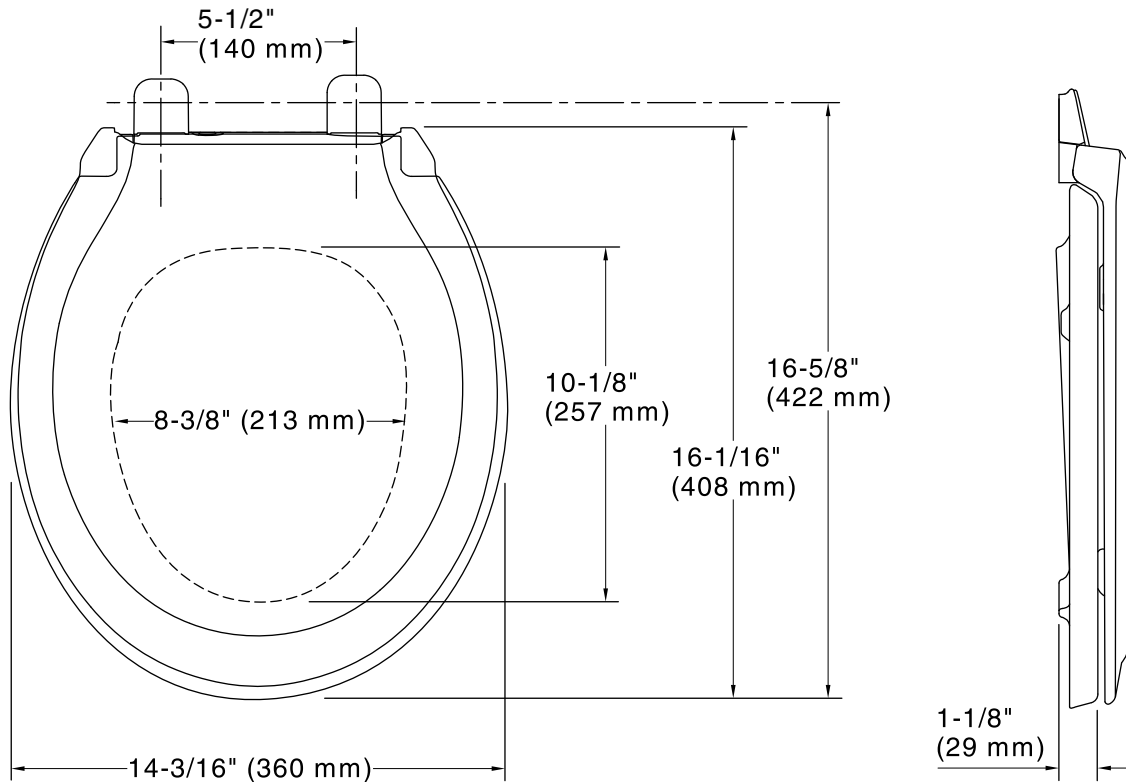

## Technical Information

All product dimensions are nominal.

Seat shape type: Round-front

Seat front type: Closed-front

Seat-mounting holes: 5-1/2" (140 mm)