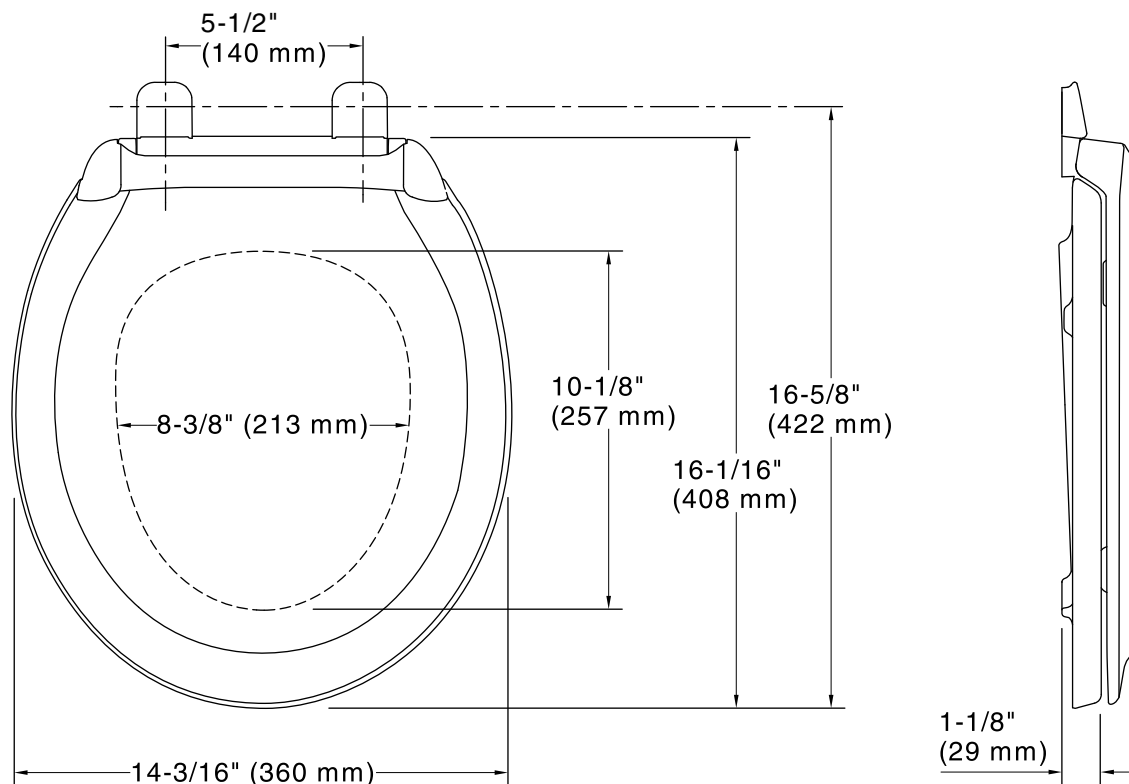

Rutledge® Quiet-Close™

Round-Front Toilet Seat

K-78052

Features

- Quiet-Close lid closes slowly and quietly without slamming.
- Grip-Tight bumpers hold seat firmly in place.
- Quick-Release™ hinges allow seat to be unlatched from toilet for easy removal and convenient cleaning; no tools required.
- Quick-Attach® hardware for fast and secure installation.
- Color-matched plastic hinges.

Color	Code	Description
-------	------	-------------

	0	White
--	---	-------

Technical Information

All product dimensions are nominal.

Seat shape type: Round-front

Seat front type: Closed-front

Seat-mounting holes: 5-1/2" (140 mm)