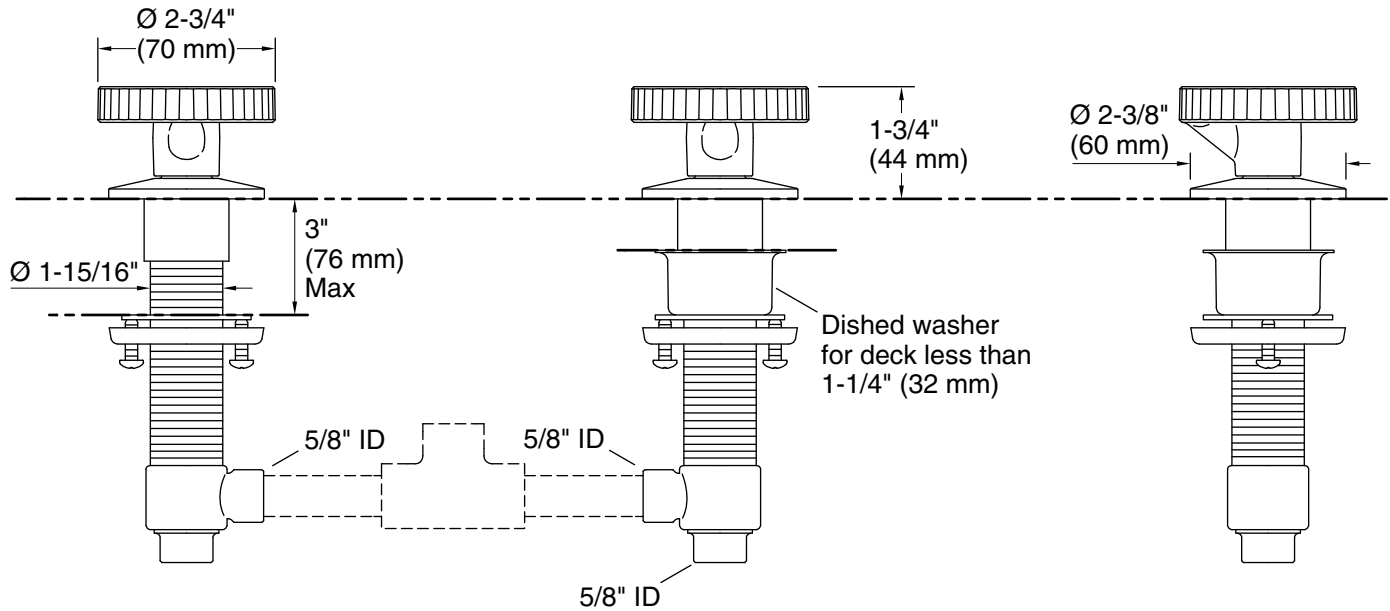

Material

- Premium metal construction for durability and reliability.
- KOHLER finishes resist corrosion and tarnishing.

Installation

- Deck-mount.

Required Products/Accessories

K-77985 deck-mount bath spout with Tube design

or

K-77986 deck-mount bath spout with Ribbon design

or

K-77987 deck-mount bath spout with Row design

Recommended Products/Accessories

K-23723 Faucet cleaner

Codes/Standards

ASME A112.18.1/CSA B125.1

Technical Information

All product dimensions are nominal.

Drain included: No

Notes

Install this product according to the installation instructions.