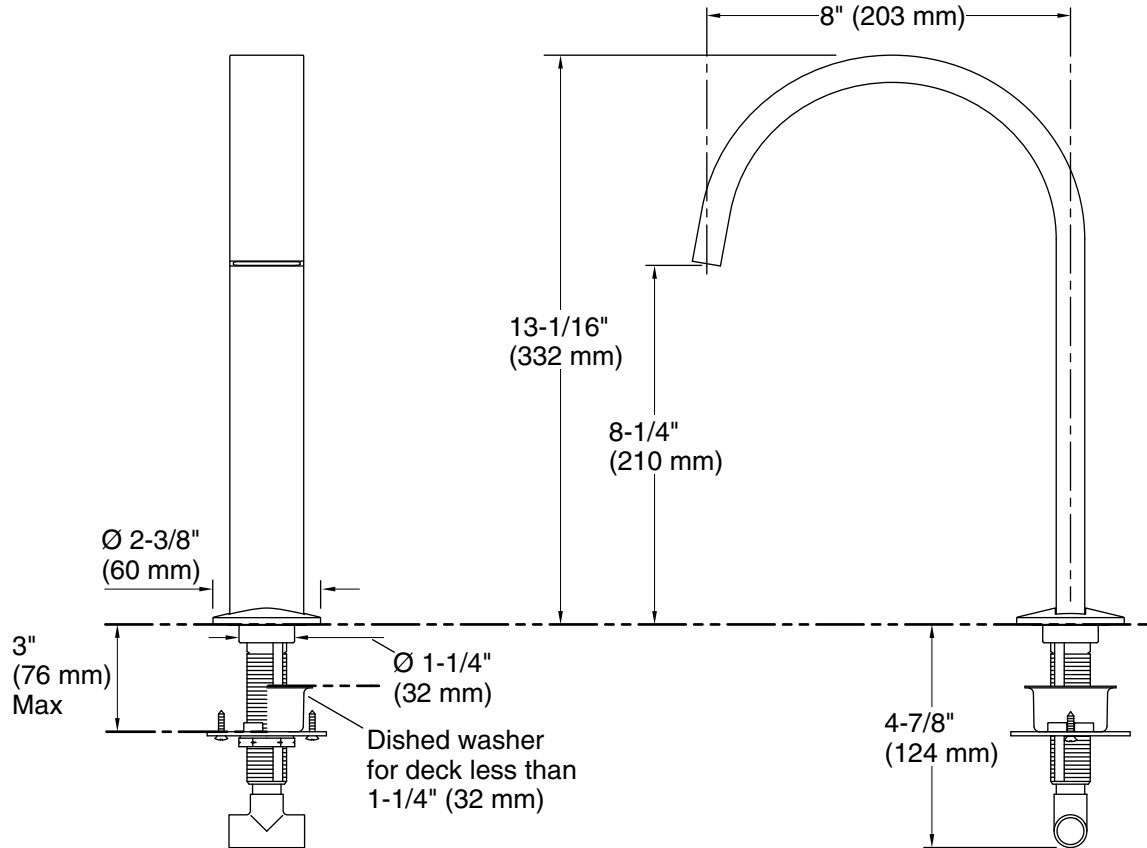

Features

- Non-diverter spout.
- 8" (203 mm) spout reach.
- For use with Components™ Lever, Oyl, or Industrial faucet handles (sold separately).
- Coordinates with Components™ faucets, shower trim and accessories to complete your bathroom.

or

K-77990-8 deck-mount bath faucet handles with valve

or

K-77990-9 deck-mount bath faucet handles with valve

Recommended Products/Accessories

K-23723 Faucet cleaner

Codes/Standards

ASME A112.18.1/CSA B125.1

Technical Information

All product dimensions are nominal.

Drain included: No

Spout:

Spout reach: 8" (203 mm)

Notes

Install this product according to the installation instructions.

WARNING: Risk of personal injury. Do not install the bath faucet in an area where it may inadvertently be used for support by the bather.