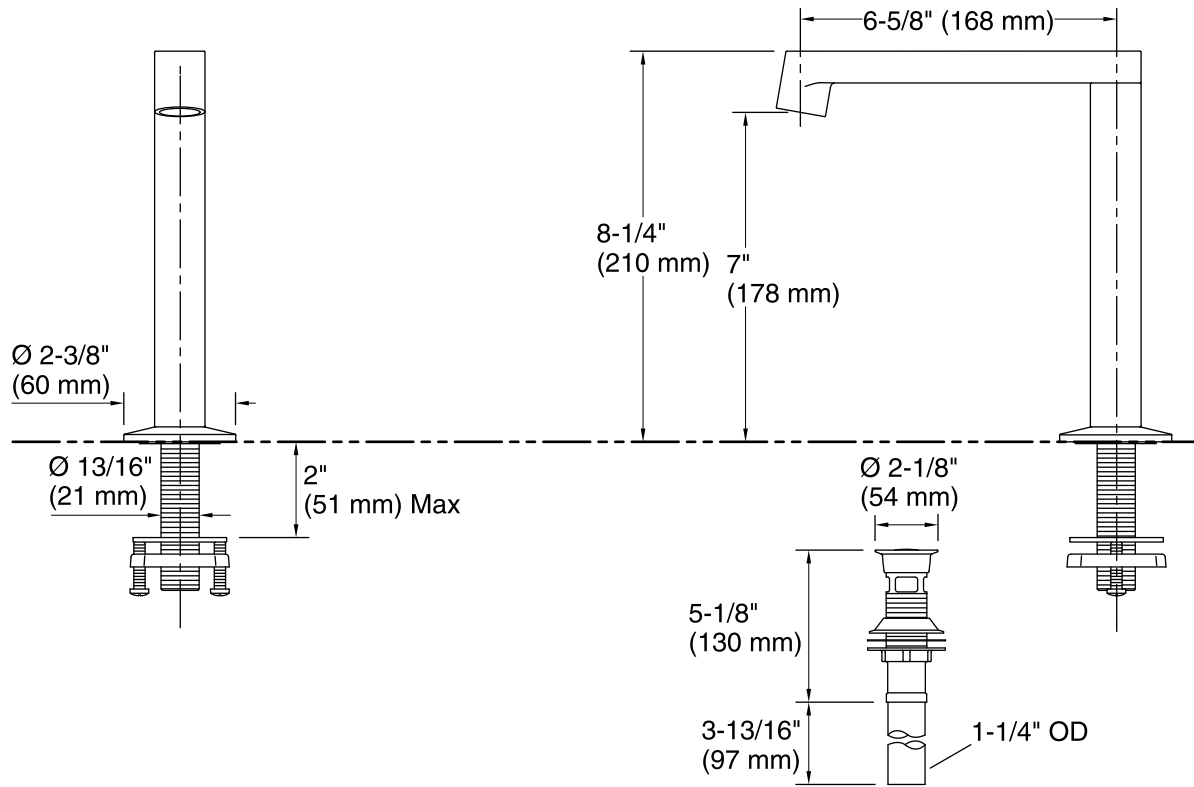

Touch-Activated Drain

Technical Information

All product dimensions are nominal.

Faucet:

Flow rate: 1.2 gal/min (4.5 l/min)

Pressure: 60 psi (4.1 bar)

Drain included: Yes

Spout:

Spout reach: $6\text{-}5/8\text{'}$ (168 mm)

Notes

Install this product according to the installation instructions.