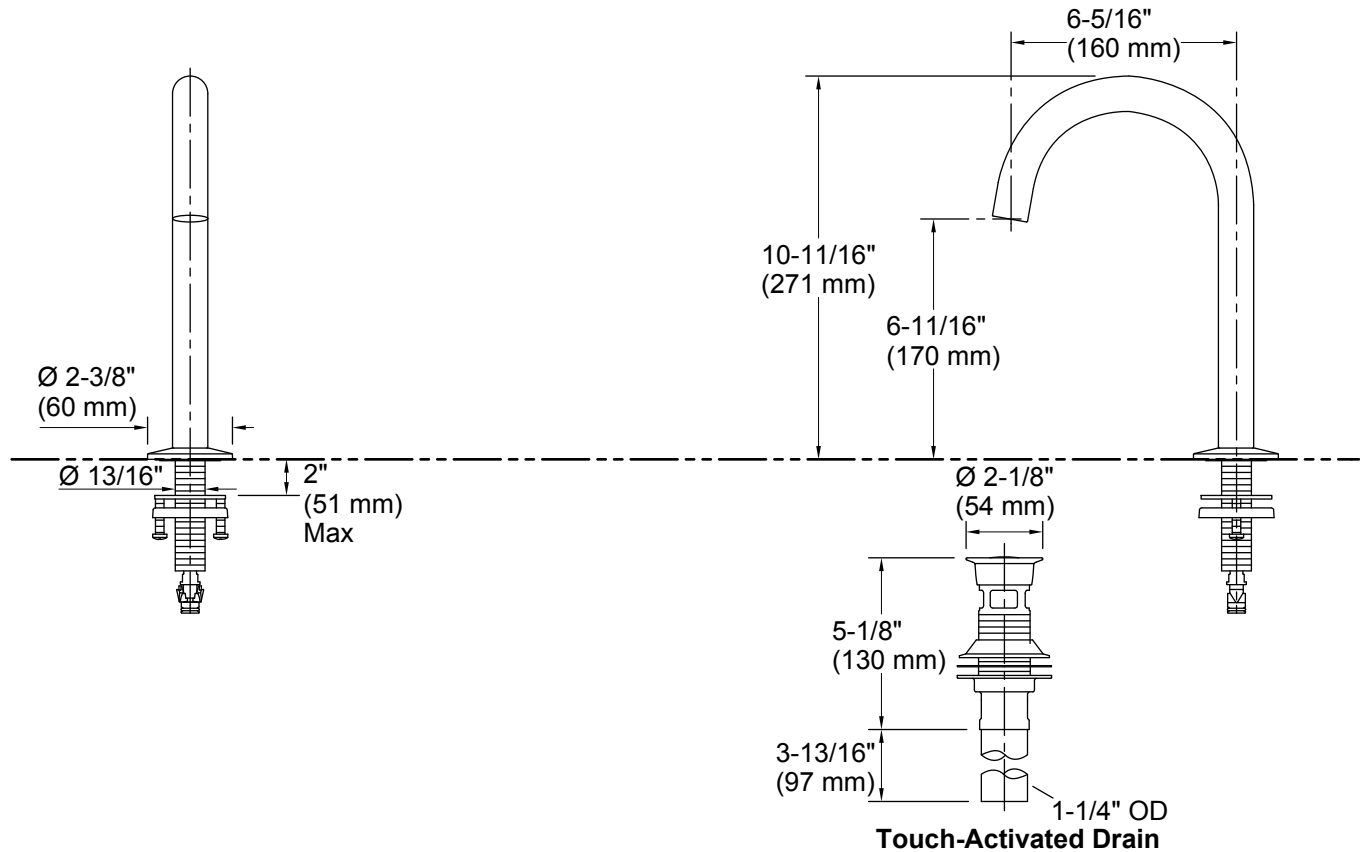

Features

- 6 5/16" spout reach.
- 1.2 gal/min (4.5 l/min) maximum flow rate [max at 60 psi (4.14 bar)].
- Laminar flow aerator delivers a graceful stream while conserving water.
- For 8" (203 mm) or 16" (406 mm) centers.
- Includes metal touch-activated drain with 1-1/4" tailpiece.
- Coordinate with your choice of Components widespread lavatory handles for a personalized design.

Technical Information

All product dimensions are nominal.

Faucet:

Flow rate: 1.2 gal/min (4.5 l/min)

Pressure: 60 psi (4.1 bar)

Drain included: Yes

Spout:

Spout reach: 6-5/16" (160 mm)