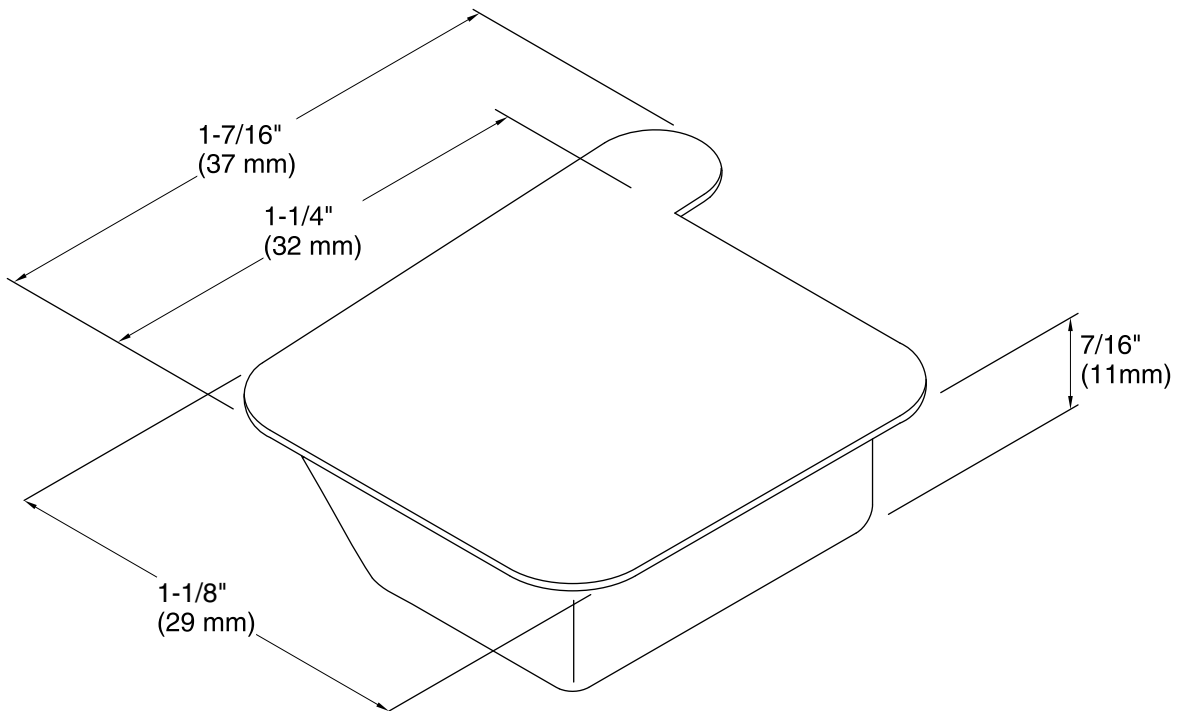

Technical Information

All product dimensions are nominal.

Material: Plastic

Notes

Install this product according to the installation guide.