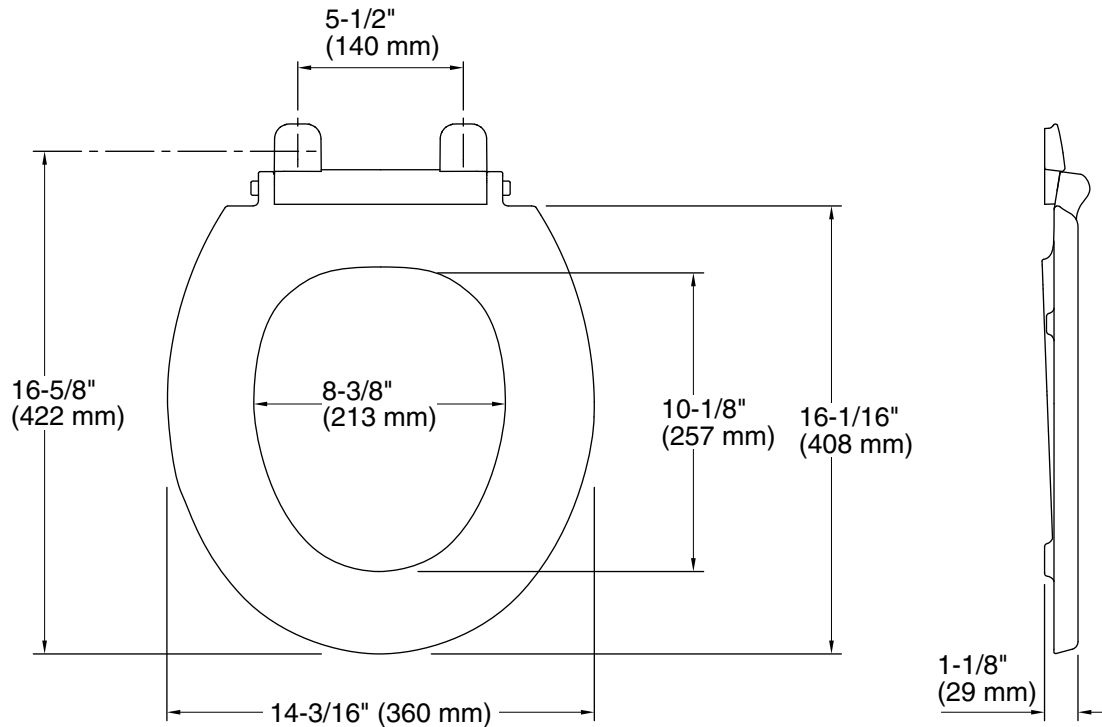

Cachet®
Quiet-Close™ round-front toilet seat
K-7673

Features

- Quiet-Close™ elongated lid and seat prevents slamming
- Grip-Tight bumpers hold seat firmly in place
- Quick-Attach® hardware for fast and secure installation
- Color-matched plastic hinges

Available Colors/Finishes

Color tiles intended for reference only.

Color Code Description

	0	White
---	---	-------

Technical Information

All product dimensions are nominal.

Seat shape type: Round-front
Seat front type: Closed-front
Seat-mounting holes: 5-1/2" (140 mm)