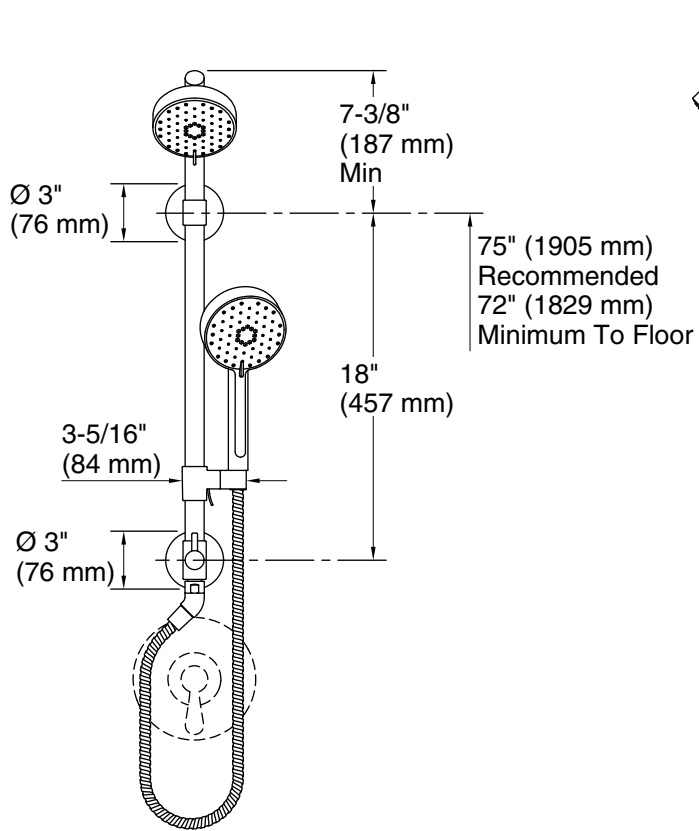

Technical Information

All product dimensions are nominal.

Drain included: No

Notes

Install this product according to the installation instructions.

IMPORTANT! The slidebar must be mounted to stud framing at both the top and bottom mounting locations. Do not use or depend on plastic wall anchors to attach the slidebar.

Plumbing codes may require that an atmospheric vacuum breaker be installed in-line to handshowers. Consult with local codes.

ADA, OBC compliant when installed to the specific requirements of these regulations.