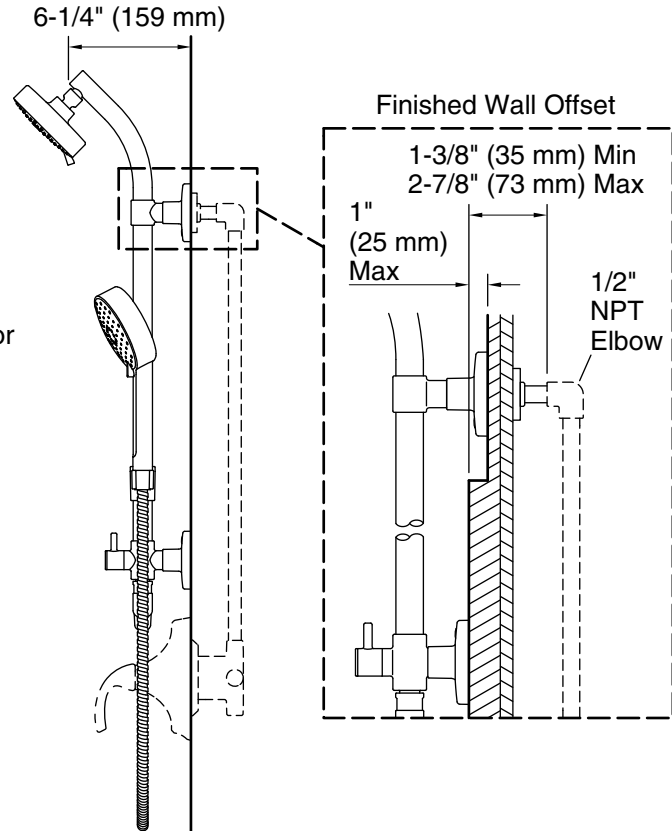

Technical Information

All product dimensions are nominal.

Drain included: No

Notes

Install this product according to the installation instructions.

IMPORTANT! The slidebar must be mounted to stud framing at both the top and bottom mounting locations. Do not use or depend on plastic wall anchors to attach the slidebar.

Plumbing codes may require that an atmospheric vacuum breaker be installed in-line to handshowers. Consult with local codes.

ADA, OBC compliant when installed to the specific requirements of these regulations.