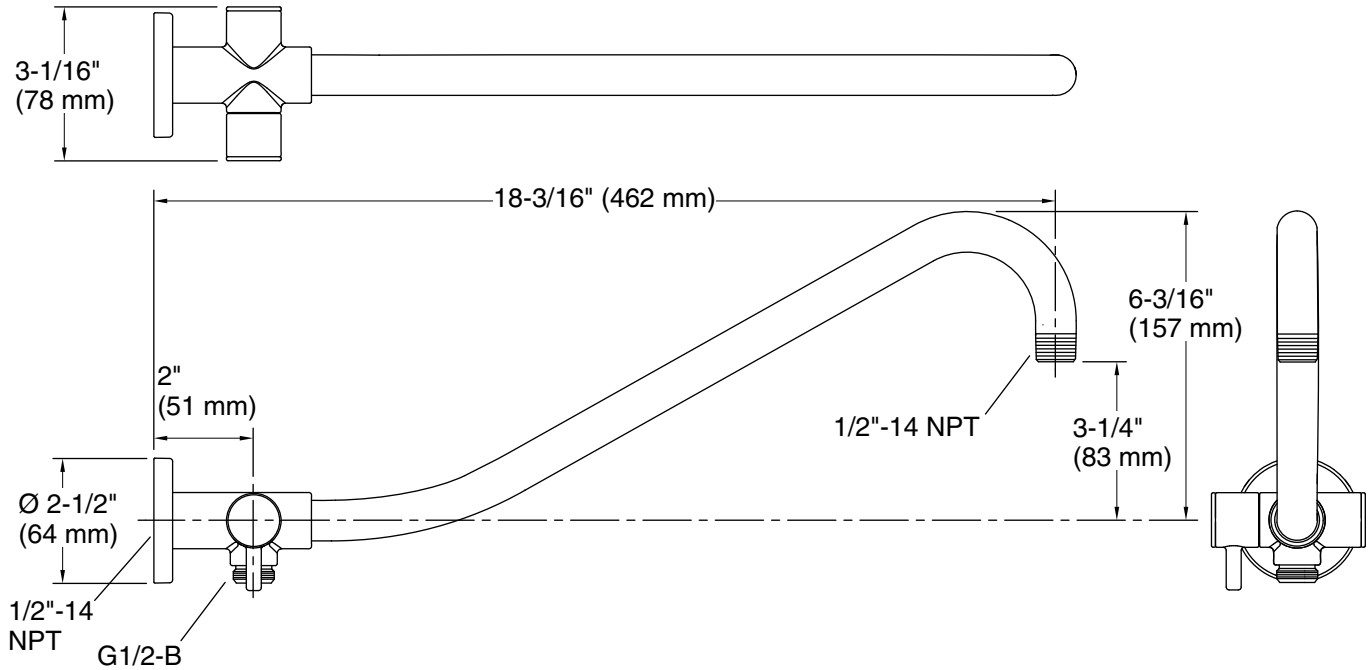

Features

- Diverter switches water between rainhead and handshower.
- For use with KOHLER showerheads and handshowers (sold separately).
- Includes flange.
- K-76334 Traditional flange and K-76335 Square flange also available (sold separately).
- 1/2" NPT connection.

Technical Information

All product dimensions are nominal.

Drain included: No

Notes

Install this product according to the installation guide.