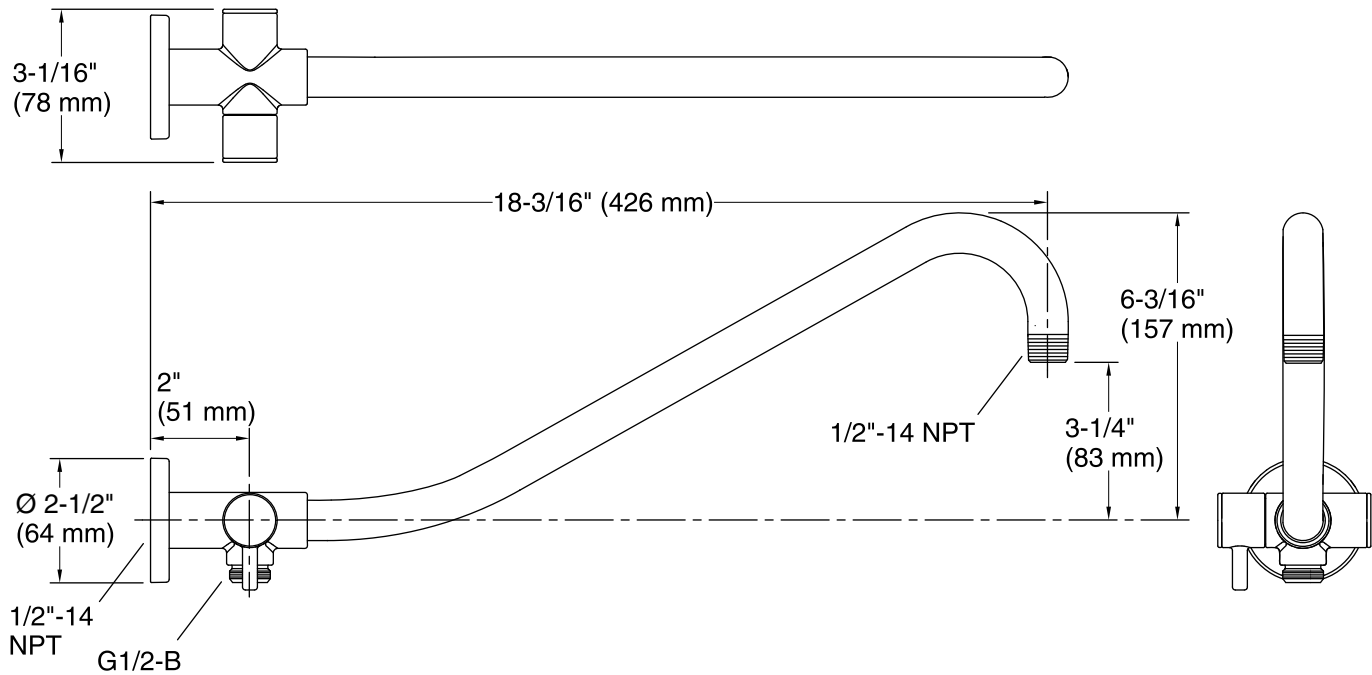

Features

- Diverter switches water between rainhead, handshower or both at one time.
- For use with KOHLER showerheads and handshowers (sold separately).
- Includes flange.
- K-76334 Traditional flange and K-76335 Square flange also available (sold separately).

Material

- Premium metal construction.
- KOHLER finishes resist corrosion and tarnishing.

Installation

- Bath- or deck-mount.
- 1/2-inch NPT connection.

Recommended Products/Accessories

- K-30646 shower filter
- K-30647 shower filter replacement

Technical Information

All product dimensions are nominal.

Drain included: No

Notes

Install this product according to the installation guide.