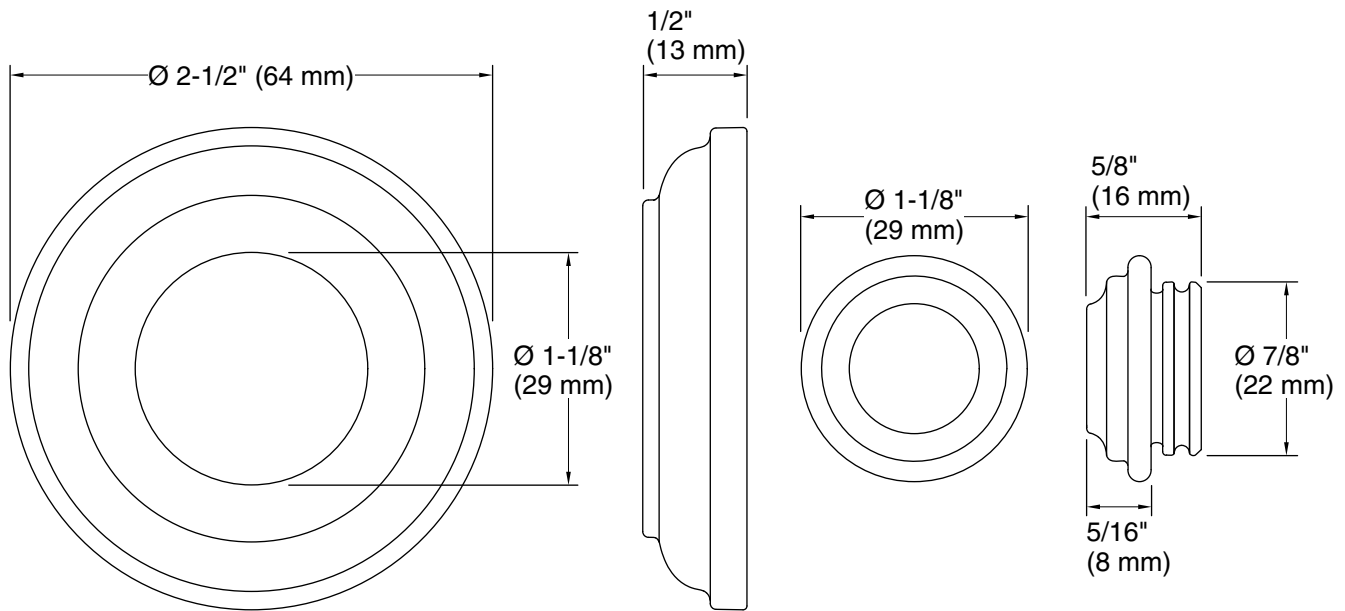

Technical Information

All product dimensions are nominal.

Drain included: No

Notes

Install this product according to the installation guide.