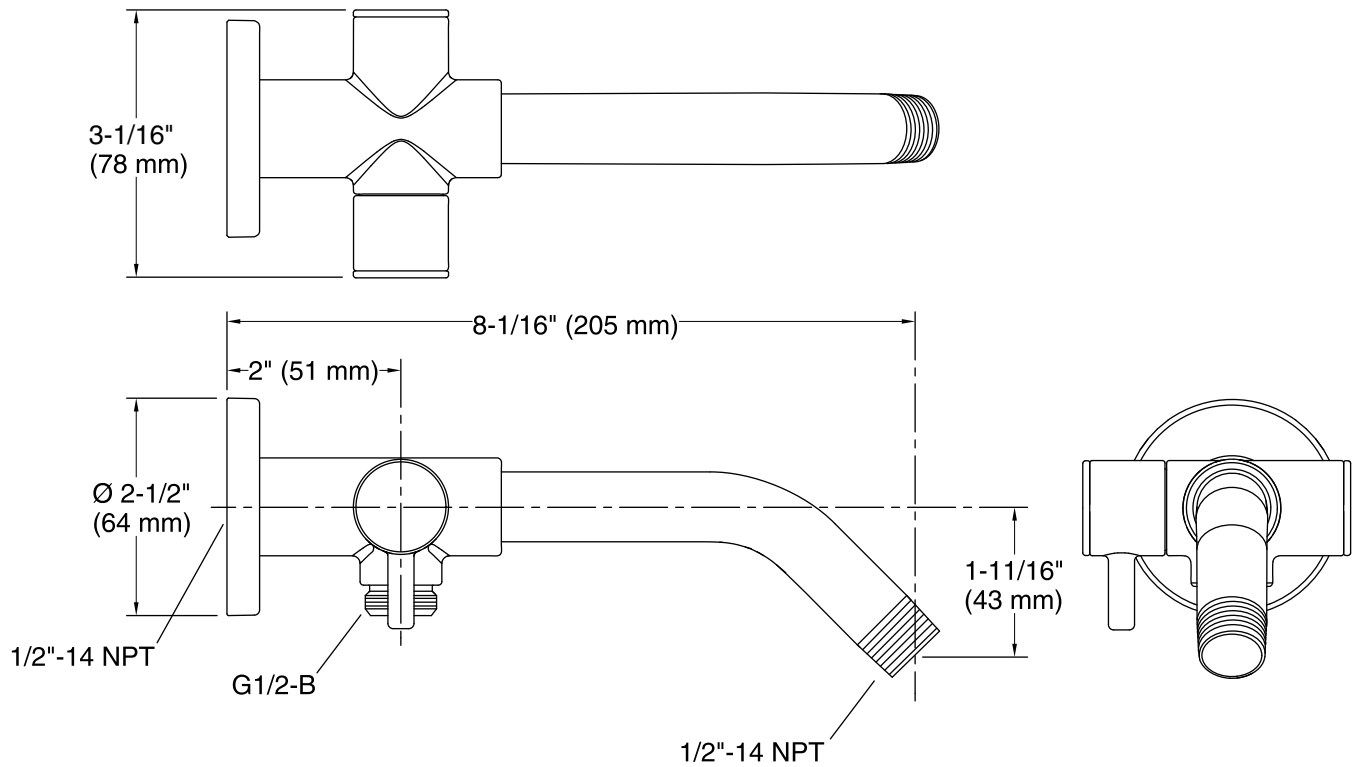

Technical Information

All product dimensions are nominal.

Drain included: No

Notes

Install this product according to the installation guide.