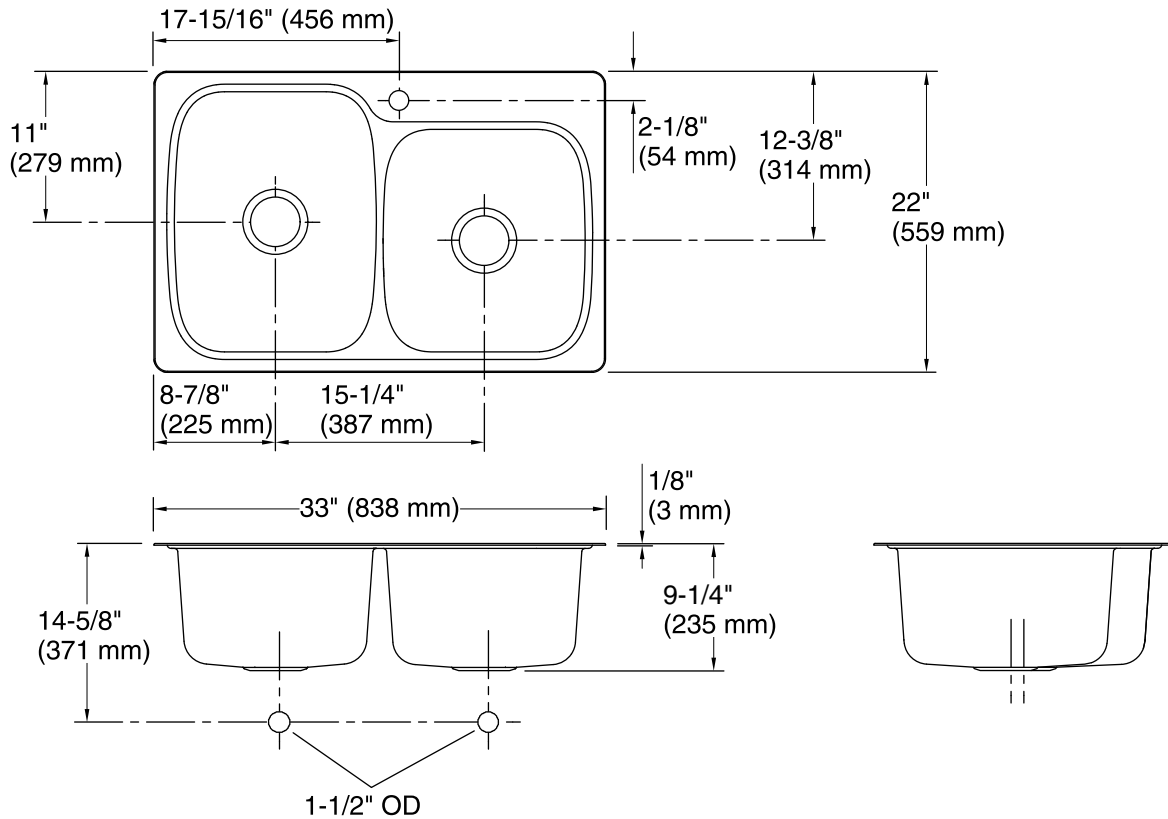

Verse™
Top-/Under-Mount Kitchen Sink
K-75791-1

Features

- 36-inch minimum base cabinet width.
- Large/medium bowls.
- 9-inch depth provides generous workspace.
- Single faucet hole.
- SilentShield® sound-absorption technology offers quieter performance.
- Includes installation hardware.

Material

- 18-gauge stainless steel.

Installation

- Top-mount or under-mount.

Recommended Products/Accessories

- K-3129 Sink Rack
- K-8801 Sink Strainer
- K-8799 Sink Strainer
- K-3132 Sink Rack

Codes/Standards

ASME A112.19.3/CSA B45.4

**Lifetime Limited Warranty for
KOHLER® Stainless Steel Sinks**

See website for detailed warranty information.

Technical Information

All product dimensions are nominal.

Installation:	Top-mount, Under-mount
Min. base cabinet width:	36" (914 mm)
Bowl area (Right):	Length: 14-3/16" (360 mm) Width: 15-11/16" (398 mm) Bowl depth: 9" (229 mm) Water depth: 9" (229 mm)
Bowl area (Left):	Length: 14-3/16" (360 mm) Width: 18-7/16" (468 mm) Bowl depth: 9" (229 mm) Water depth: 9" (229 mm)
Number of deck holes:	1
Faucet hole(s):	1-7/16" (37 mm)
Drain hole:	3-3/4" (94 mm)
Template:	1263722-7, required, included