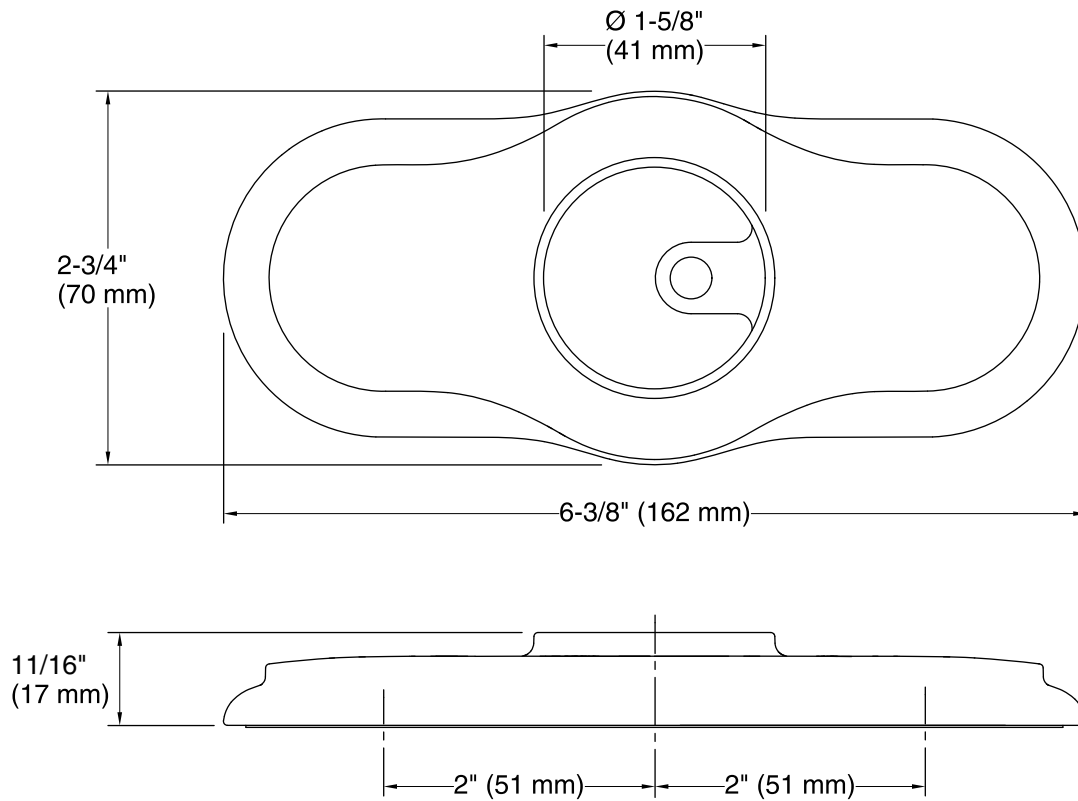

Technical Information

All product dimensions are nominal.

Material: Zinc

Notes

Install this product according to the installation instructions.