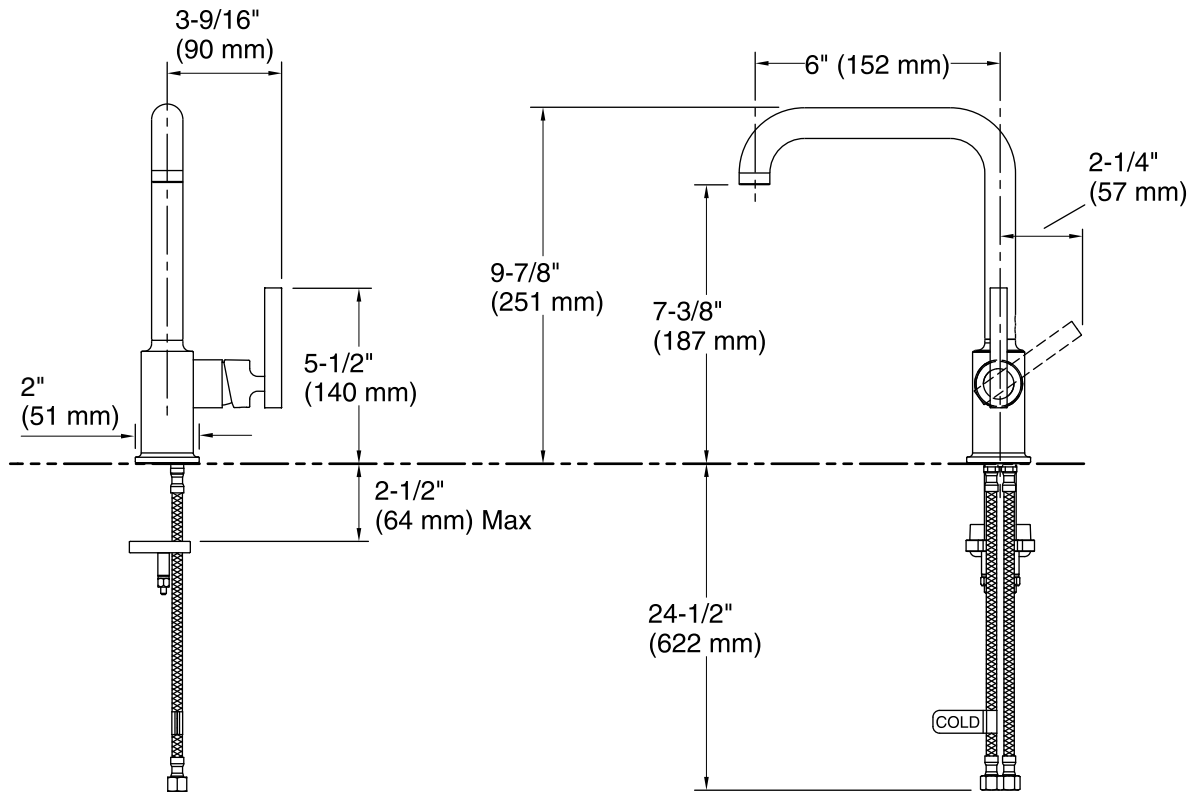

Technical Information

All product dimensions are nominal.

Faucet:

Flow rate: 1.5 gal/min (5.7 l/min)

Pressure: 60 psi (4.1 bar)

Notes

Install this product according to the installation guide.

ADA, CSA B651 compliant when installed to the specific requirements of these regulations.